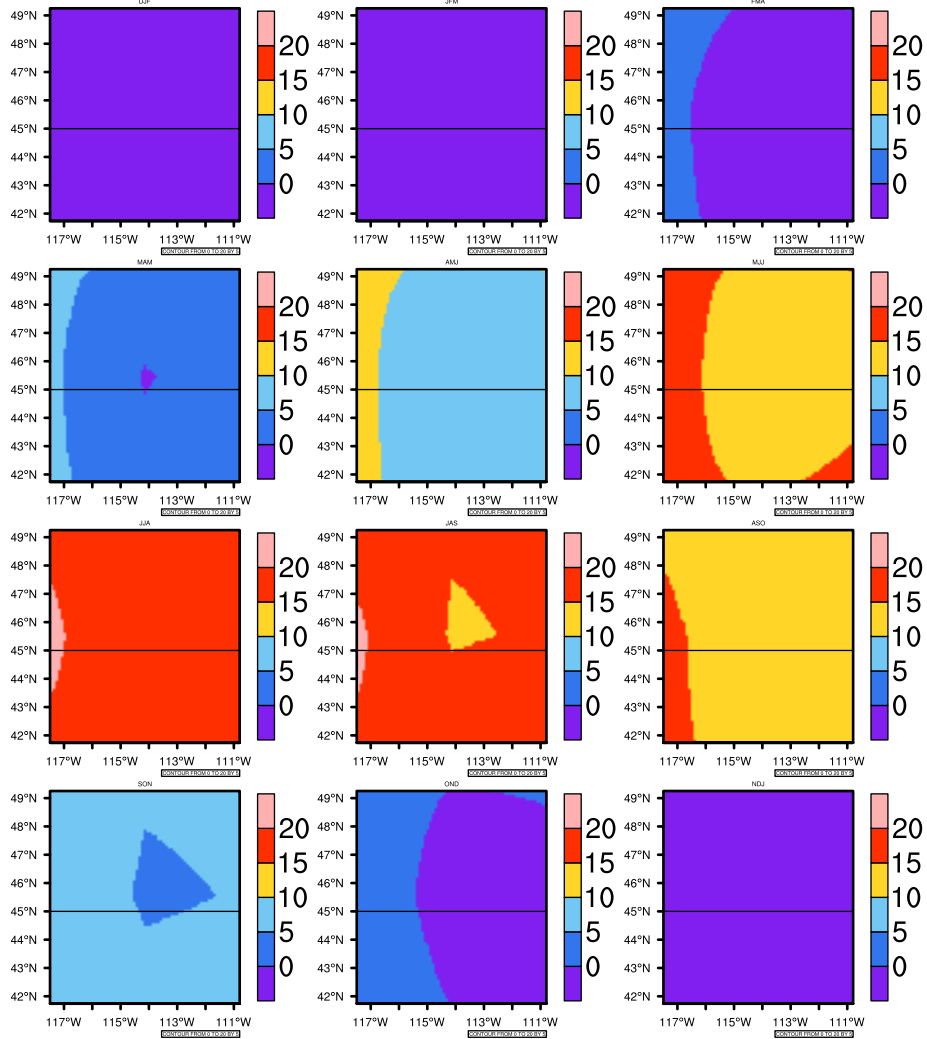

## Seasonally Daily Averagetgas(c) In 2080-2089 GFDL-ESM2M RCP85 - Idaho

AgriMetSoft (2020). Climate Maps. Available on:  
<https://agrimetsoft.com/maps>

Order a new map on <https://agrimetsoft.com/order>

[You can request maps from any dataset from the AgriMetSoft Team.](#)