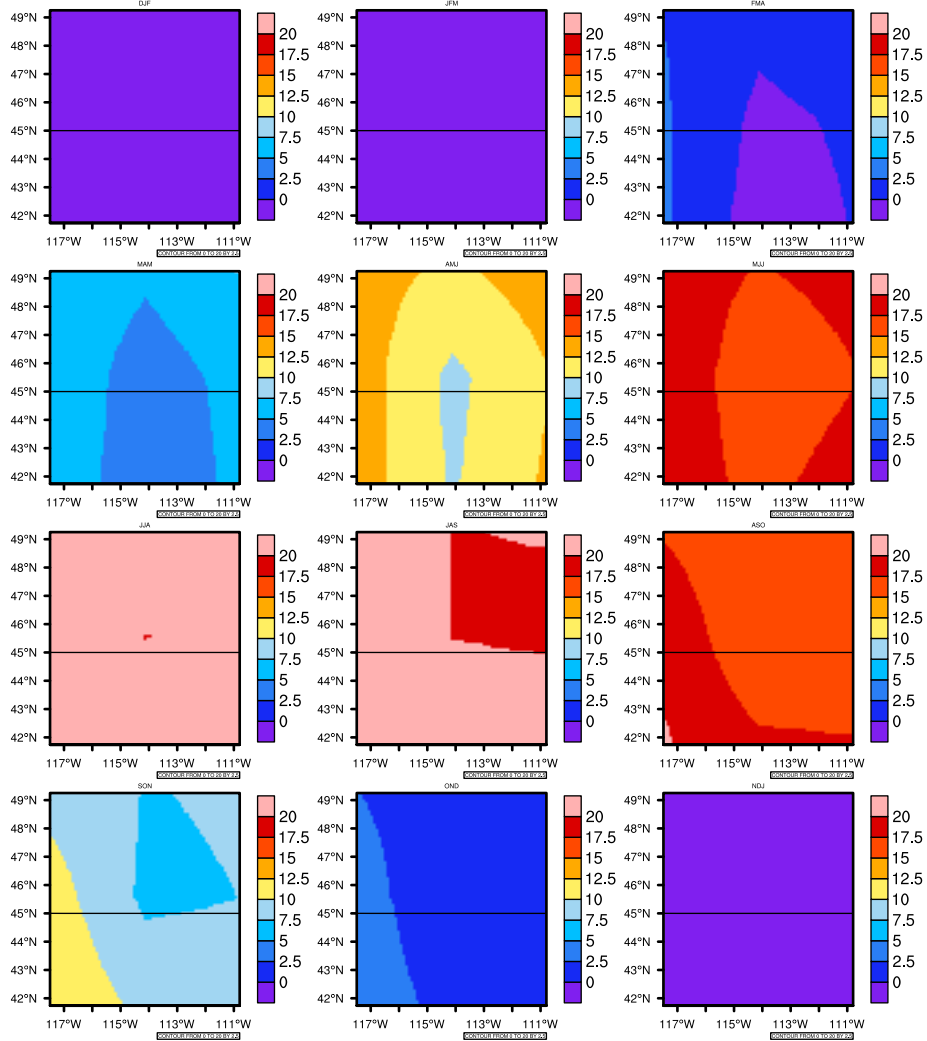

Seasonally Daily Averagetasmx(c) In 2070-2079 GFDL-ESM2M RCP45 - Idaho

AgriMetSoft (2020). Climate Maps. Available on:
<https://agrimetsoft.com/maps>

Order a new map on <https://agrimetsoft.com/order>

[You can request maps from any dataset from the AgriMetSoft Team.](#)