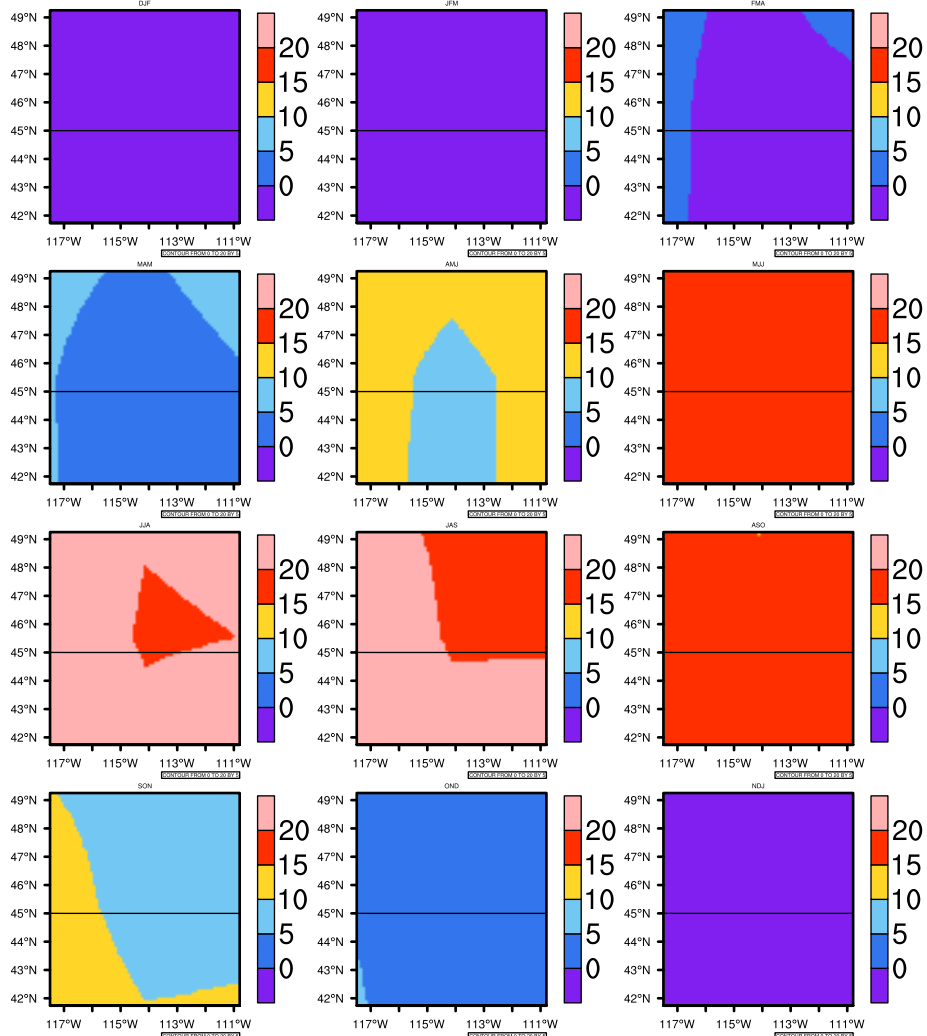

## Seasonally Daily Average tmax(c) In 2080-2089 GFDL-ESM2M RCP45 - Idaho

AgrilMetSoft (2020). Climate Maps. Available on:  
<https://agrimetsoft.com/maps>

|Order a new map on <https://agrimetsoft.com/order>

[You can request maps from any dataset from the AgriMetSoft Team.](#)