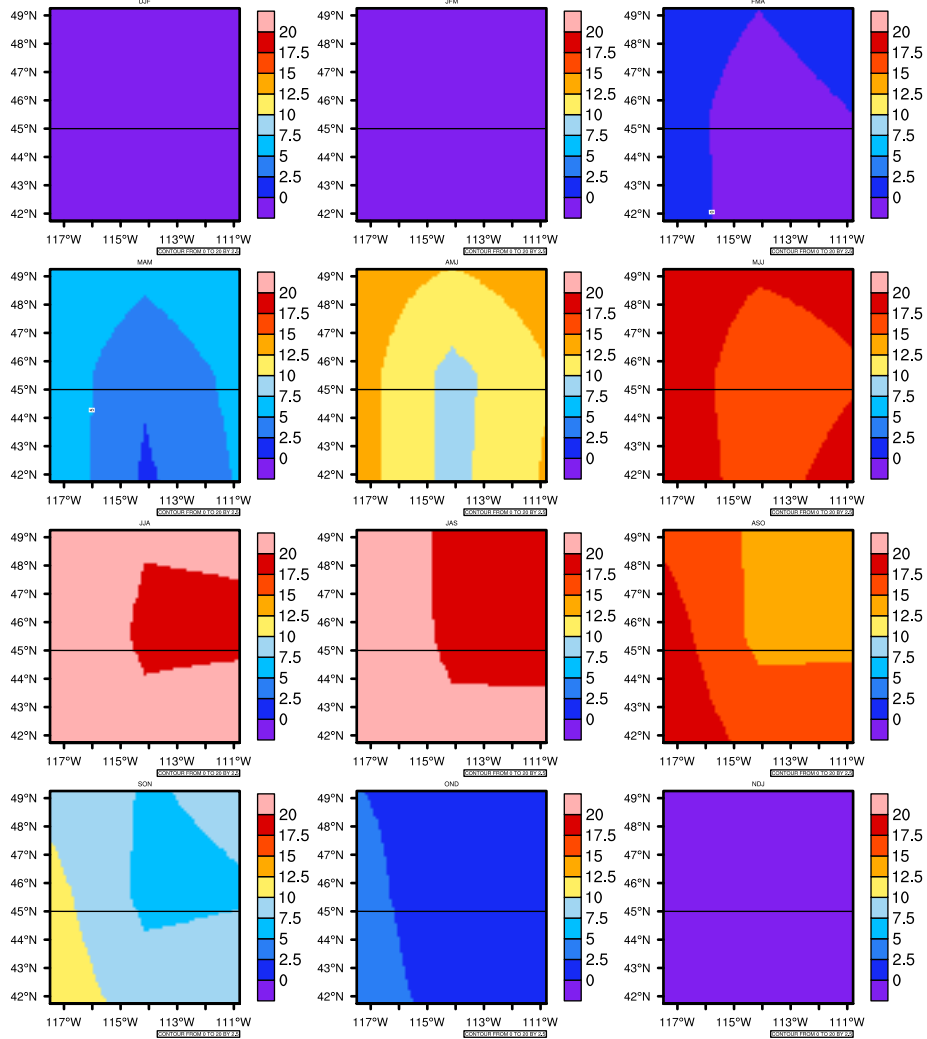

Seasonally Daily Averagetasmx(c) In 2090-2099 GFDL-ESM2M RCP45 - Idaho

AgriMetSoft (2020). Climate Maps. Available on:
<https://agrimetsoft.com/maps>

Order a new map on <https://agrimetsoft.com/order>

[You can request maps from any dataset from the AgriMetSoft Team.](#)