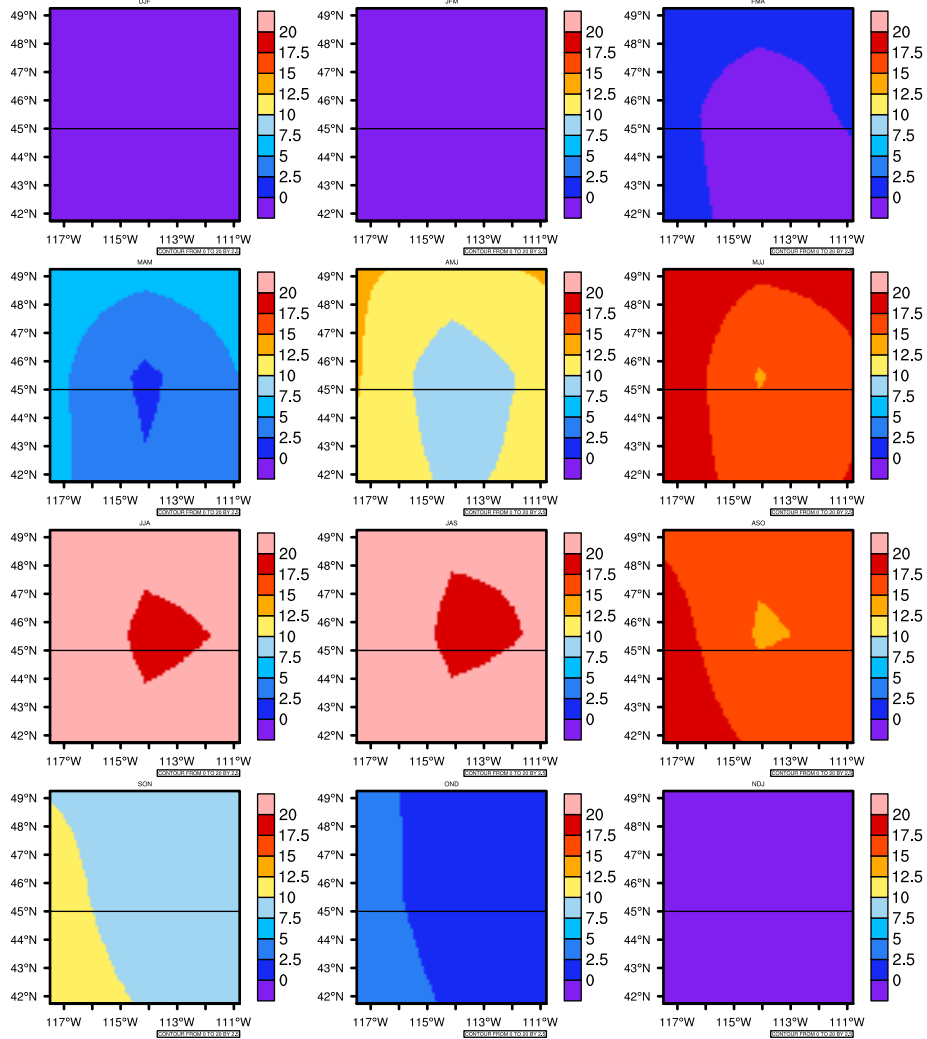

Seasonally Daily Averagetasmx(c) In 2020-2029 GFDL-ESM2M RCP85 - Idaho

AgriMetSoft (2020). Climate Maps. Available on:
<https://agrimetsoft.com/maps>

Order a new map on <https://agrimetsoft.com/order>

[You can request maps from any dataset from the AgriMetSoft Team.](#)