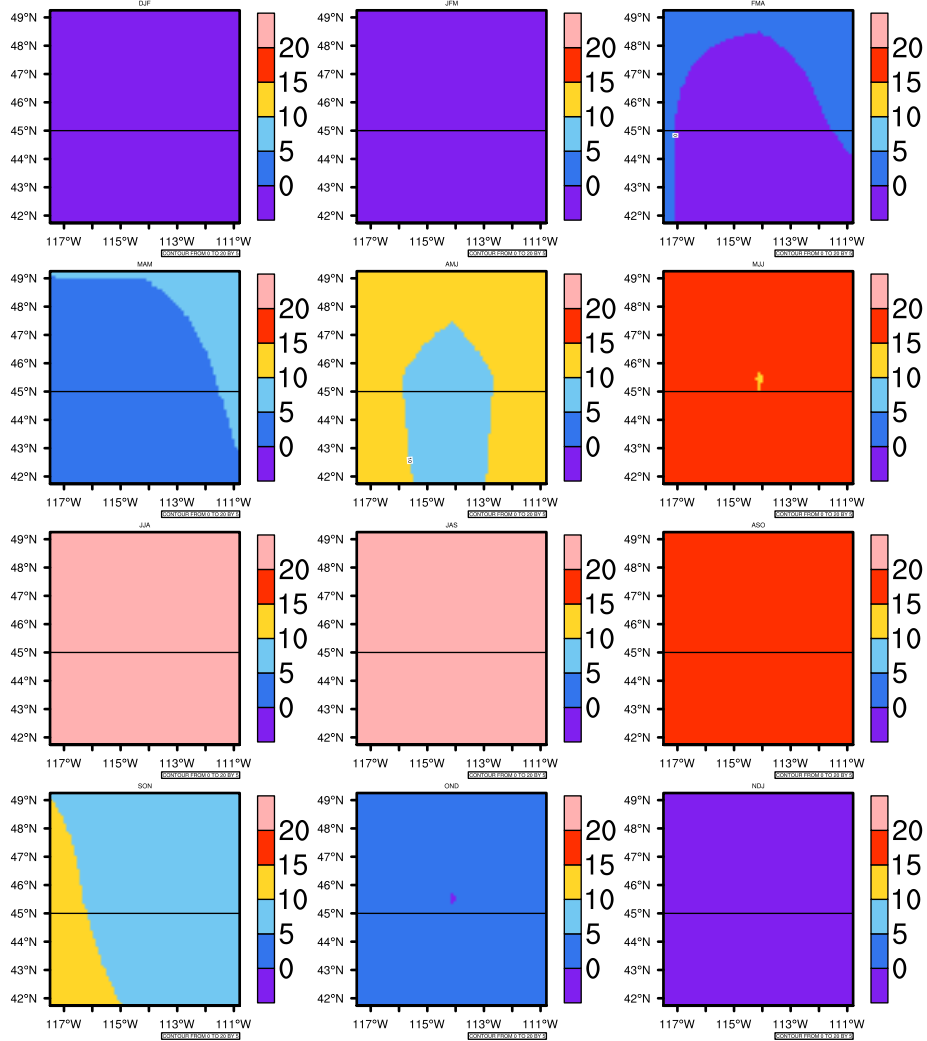

## Seasonally Daily Average tmax(c) In 2030-2039 GFDL-ESM2M RCP85 - Idaho

AgrilMetSoft (2020). Climate Maps. Available on:  
<https://agrimetsoft.com/maps>

|Order a new map on <https://agrimetsoft.com/order>

[You can request maps from any dataset from the AgriMetSoft Team.](#)