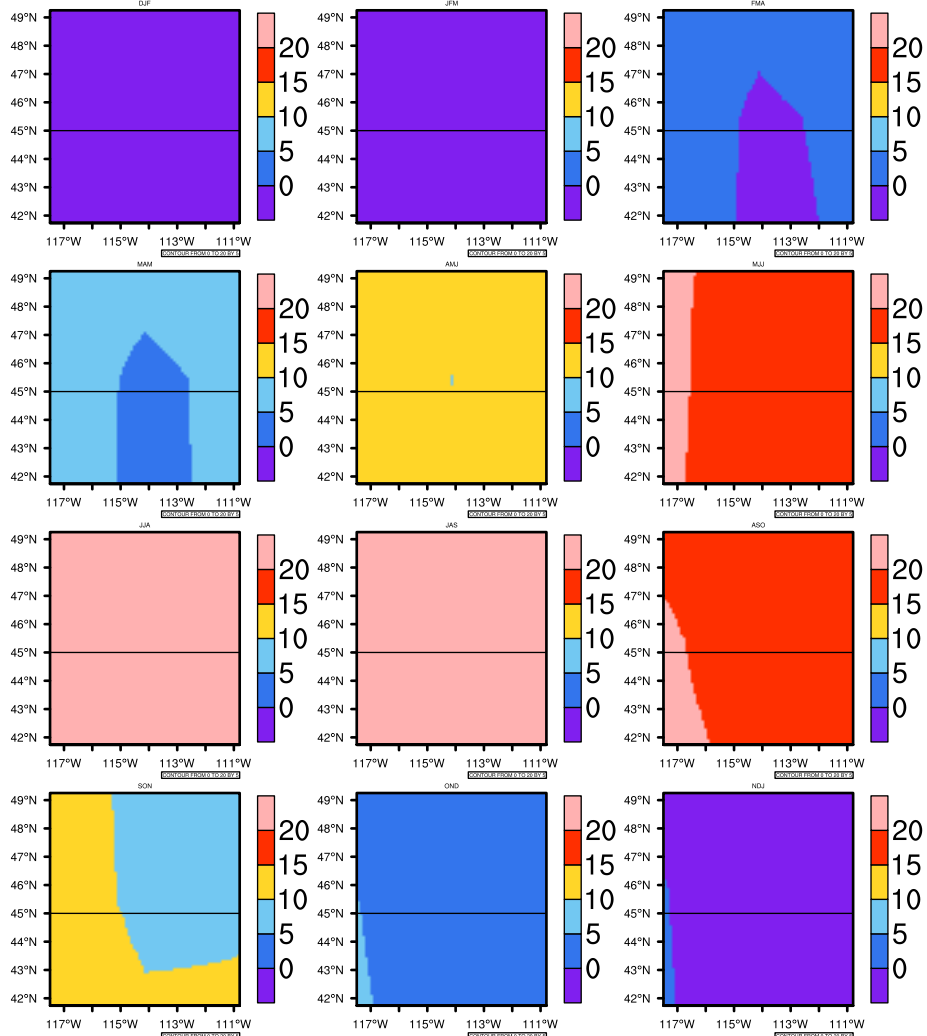

Seasonally Daily Averagetasmx(c) In 2050-2059 GFDL-ESM2M RCP85 - Idaho

AgrilMetSoft (2020). Climate Maps. Available on:
<https://agrimetsoft.com/maps>

|Order a new map on <https://agrimetsoft.com/order>

[You can request maps from any dataset from the AgriMetSoft Team.](#)