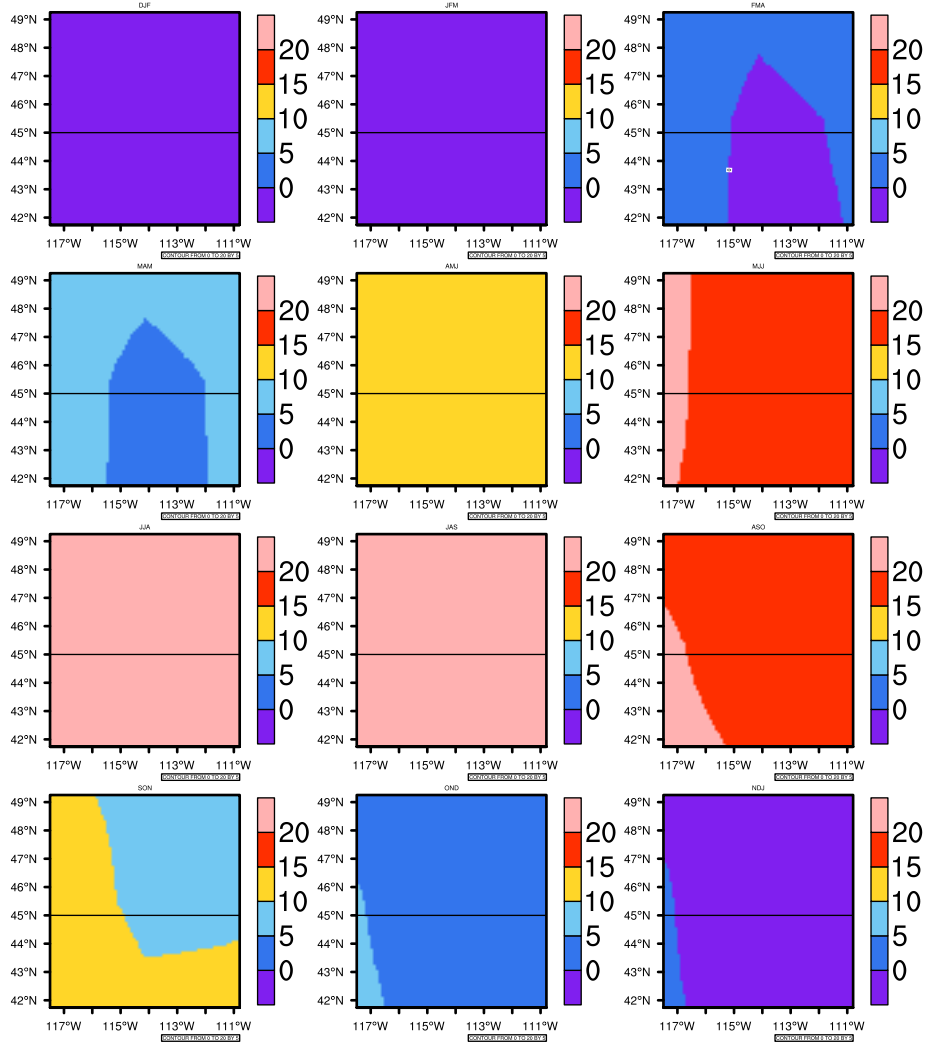

Seasonally Daily Averagetasmx(c) In 2060-2069 GFDL-ESM2M RCP85 - Idaho

AgrilMetSoft (2020). Climate Maps. Available on:
<https://agrimetsoft.com/maps>

|Order a new map on <https://agrimetsoft.com/order>

[You can request maps from any dataset from the AgriMetSoft Team.](#)