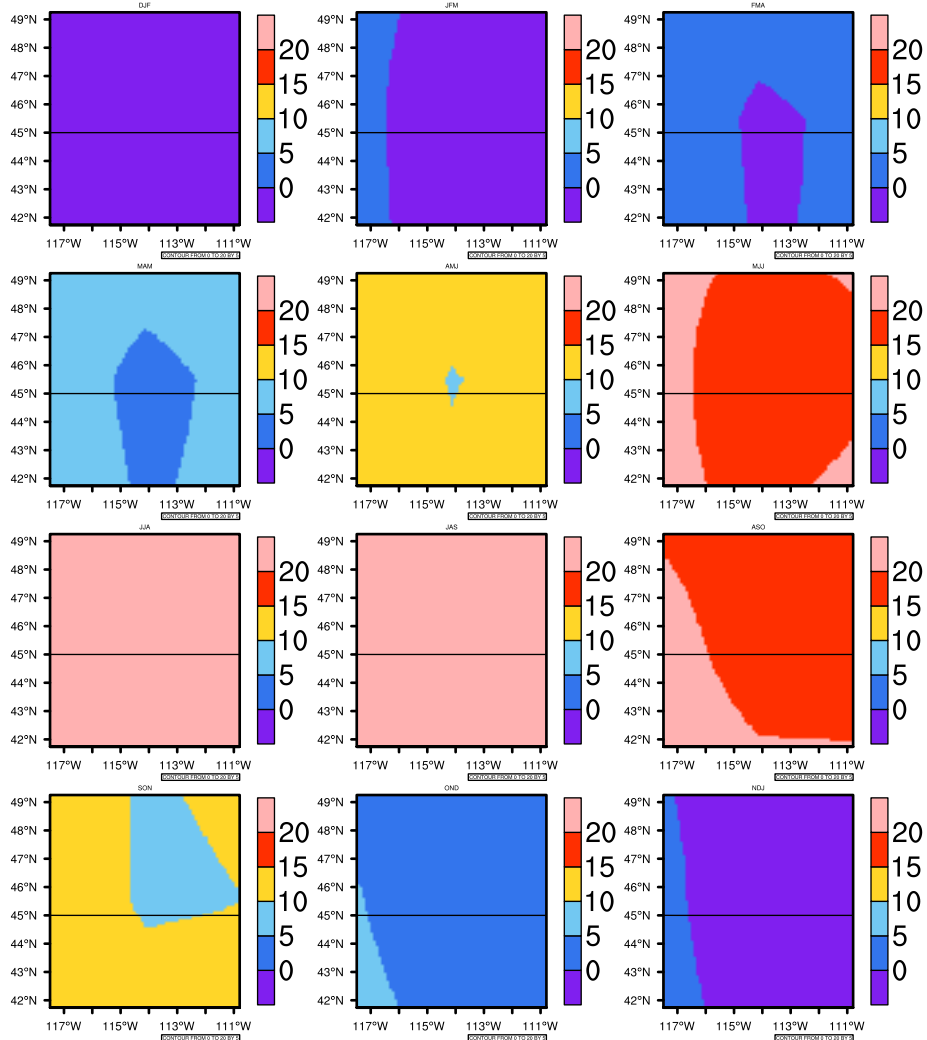

Seasonally Daily Averagetasmx(c) In 2070-2079 GFDL-ESM2M RCP85 - Idaho

AgrilMetSoft (2020). Climate Maps. Available on:
<https://agrimetsoft.com/maps>

|Order a new map on <https://agrimetsoft.com/order>

[You can request maps from any dataset from the AgriMetSoft Team.](#)