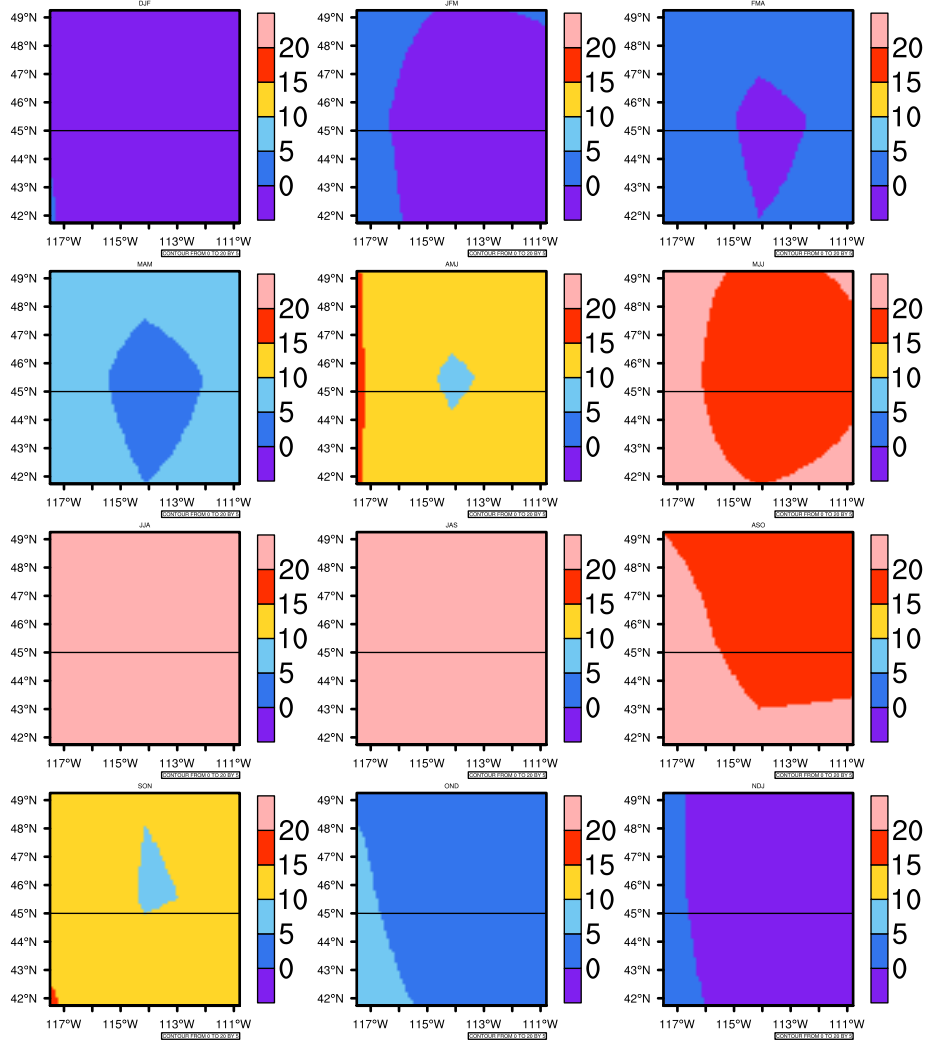

Seasonally Daily Averagetasmx(c) In 2080-2089 GFDL-ESM2M RCP85 - Idaho

AgrilMetSoft (2020). Climate Maps. Available on:
<https://agrimetsoft.com/maps>

|Order a new map on <https://agrimetsoft.com/order>

[You can request maps from any dataset from the AgriMetSoft Team.](#)