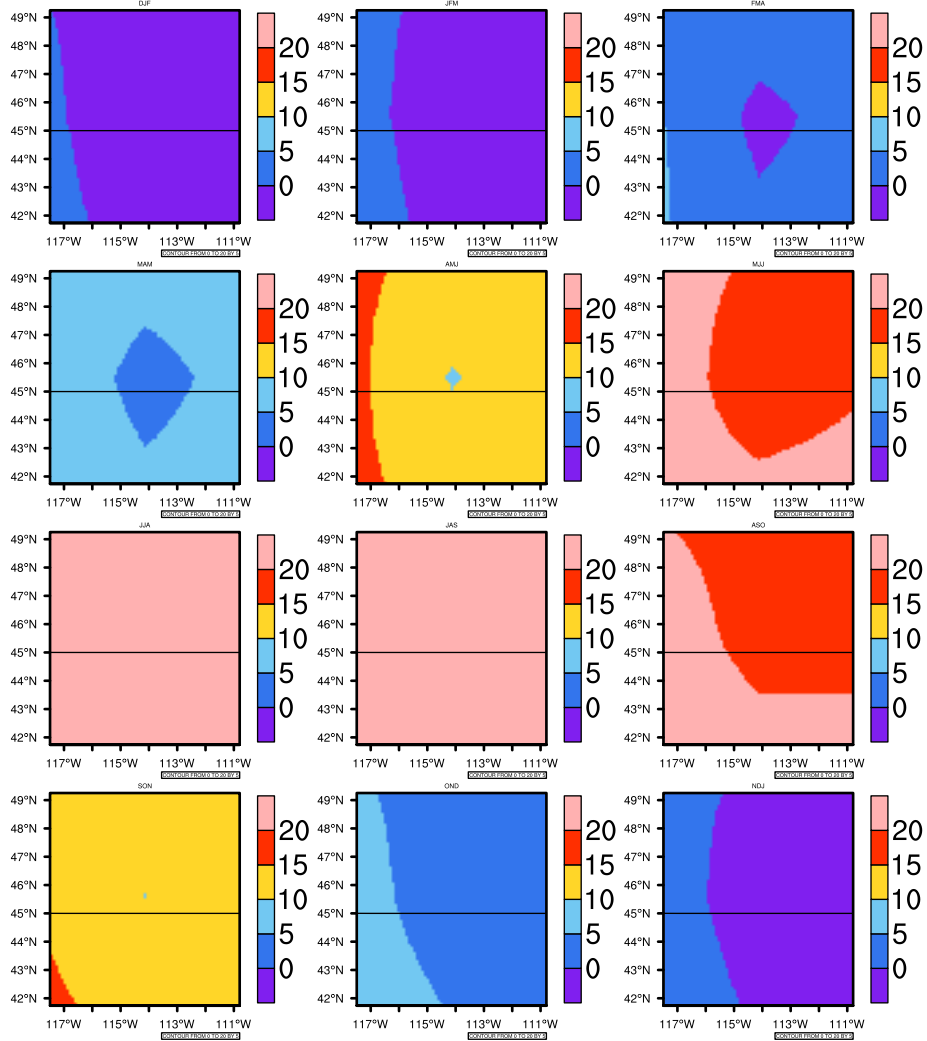

## Seasonally Daily Averagetasmx(c) In 2090-2099 GFDL-ESM2M RCP85 - Idaho

AgrilMetSoft (2020). Climate Maps. Available on:  
<https://agrimetsoft.com/maps>

|Order a new map on <https://agrimetsoft.com/order>

[You can request maps from any dataset from the AgriMetSoft Team.](#)