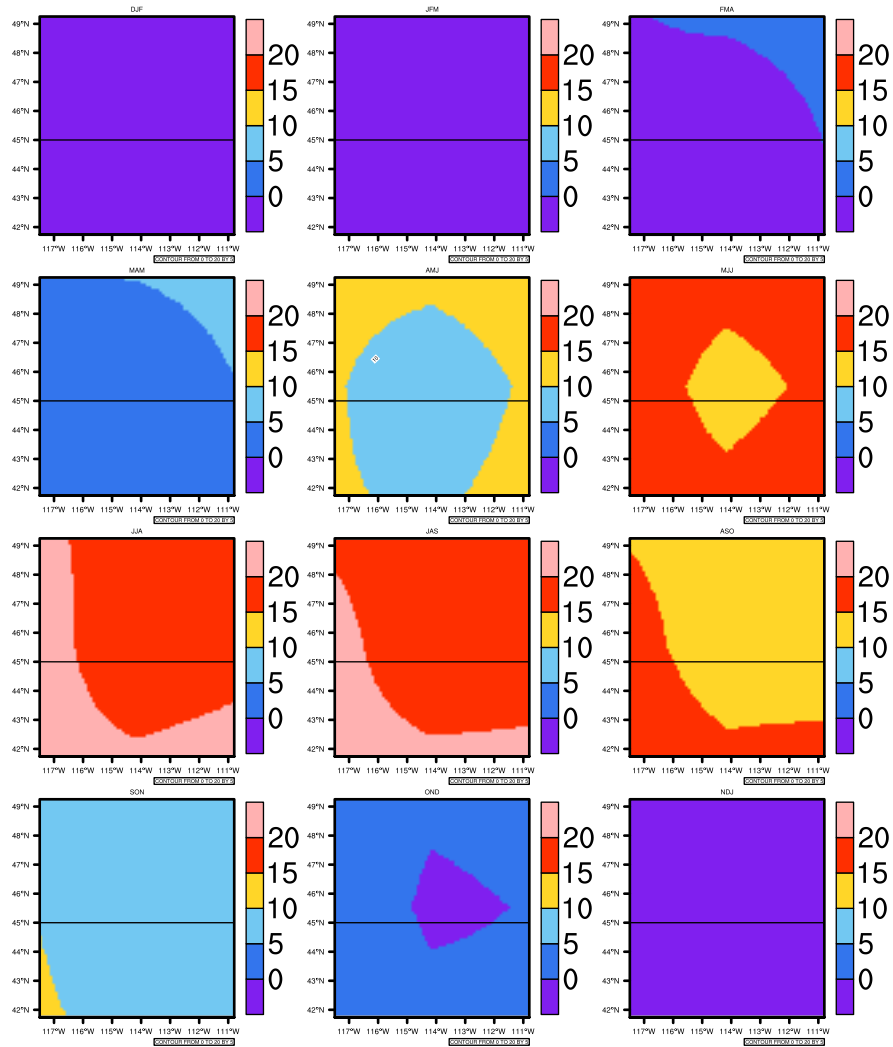

Seasonally Daily Averagetasmx(c) In 1975-2005 GFDL-ESM2M historical - Idaho

AgriMetSoft (2020). Climate Maps. Available on:
<https://agrimetsoft.com/maps>

Order a new map on <https://agrimetsoft.com/order>