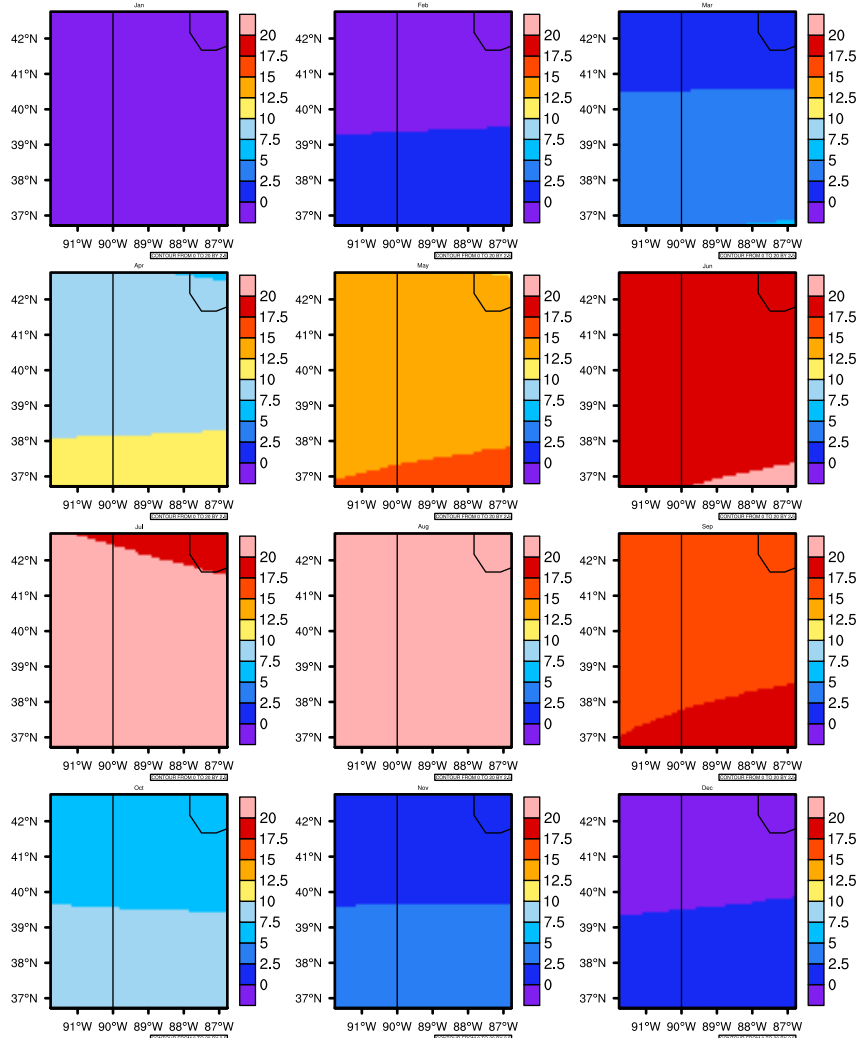

Monthly Daily Average tasmin(c) In 2080-2089 GFDL-ESM2M RCP45 - Illinois

AgriMetSoft (2020). Climate Maps. Available on:
<https://agrimetsoft.com/maps>

|Order a new map on <https://agrimetsoft.com/order>

[You can request maps from any dataset from the AgriMetSoft Team.](#)