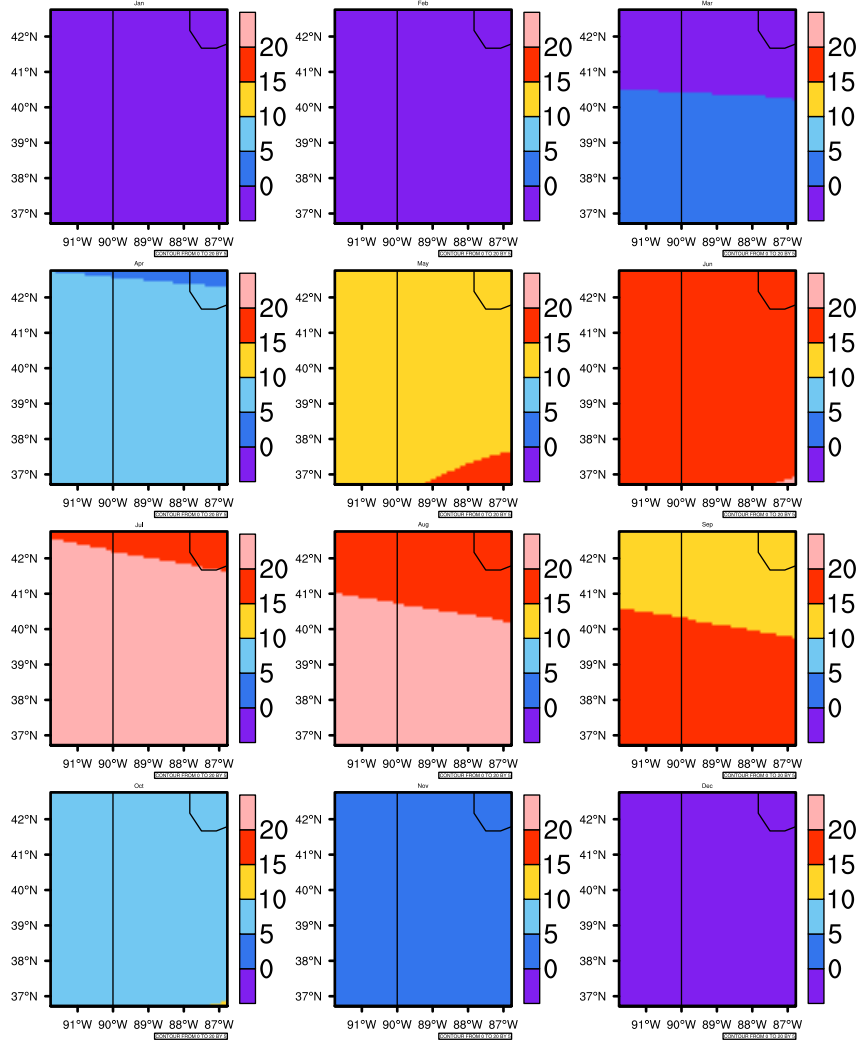

Monthly Daily Average tasmin(c) In 2020-2029 GFDL-ESM2M RCP85 - Illinois

AgriMetSoft (2020). Climate Maps. Available on:
<https://agrimetsoft.com/maps>

|Order a new map on <https://agrimetsoft.com/order>

[You can request maps from any dataset from the AgriMetSoft Team.](#)