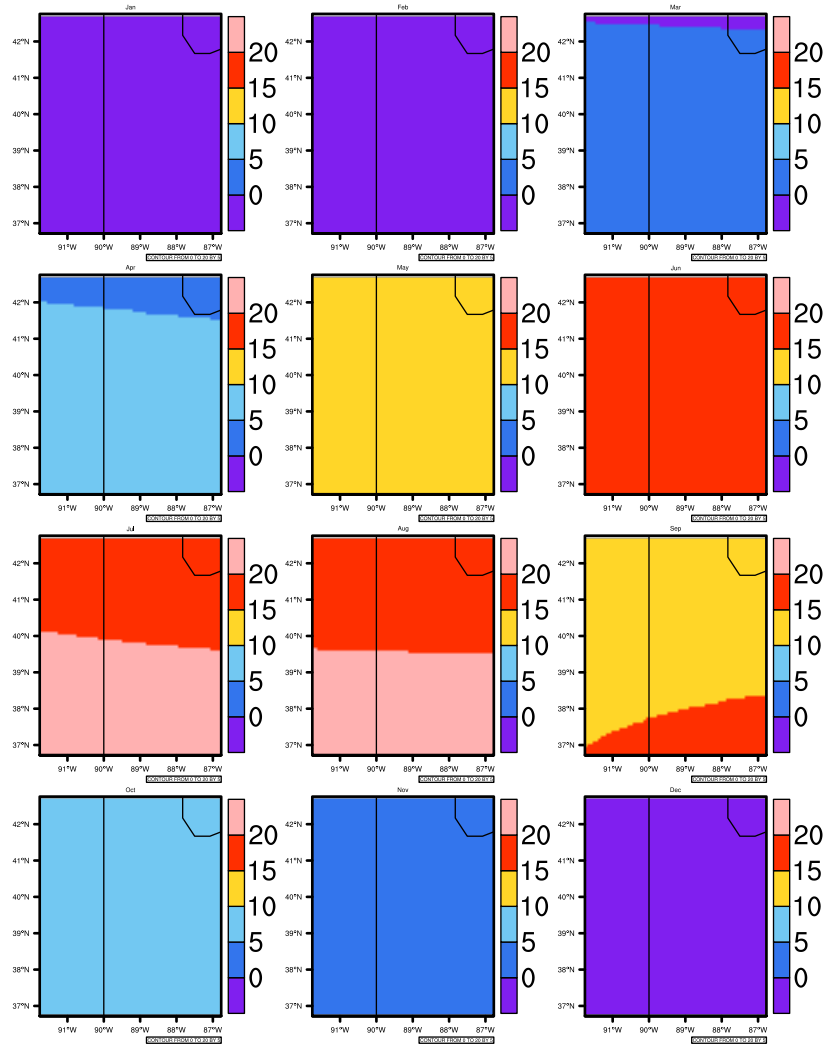

Monthly Daily Average t_{asmin(c)} In 1975-2005 GFDL-ESM2M historical - Illinois

AgriMetSoft (2020). Climate Maps. Available on:
<https://agrimetsoft.com/maps>

|Order a new map on <https://agrimetsoft.com/order>