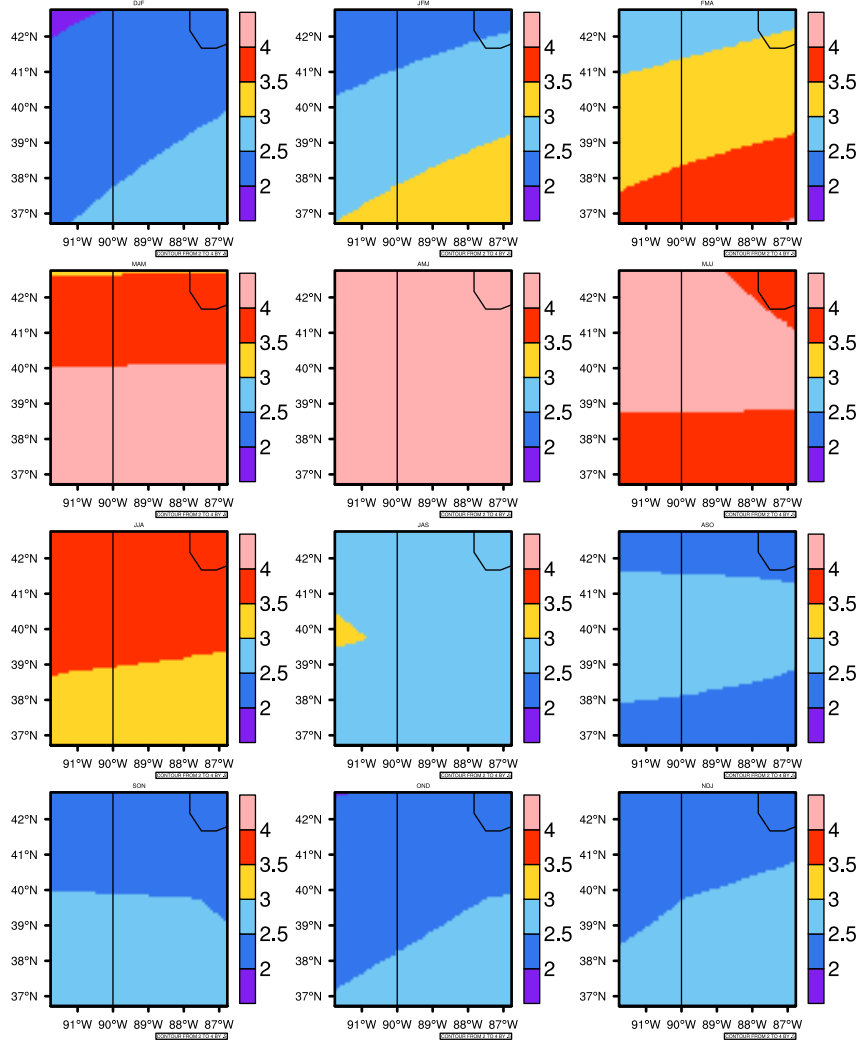

Seasonally Daily Average pr(mm/day) In 2020-2029 GFDL-ESM2M RCP45 - Illinois

AgriMetSoft (2020). Climate Maps. Available on:
<https://agrimetsoft.com/maps>

|Order a new map on <https://agrimetsoft.com/order>

[You can request maps from any dataset from the AgriMetSoft Team.](#)