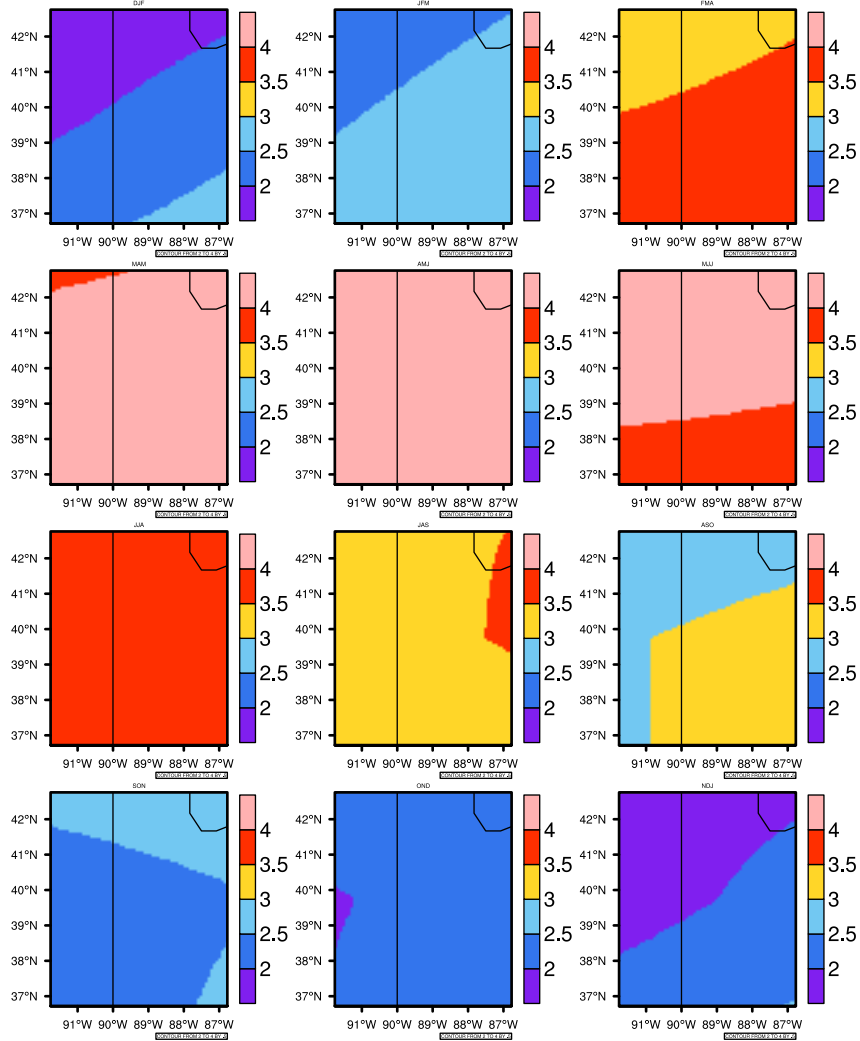

Seasonally Daily Average pr(mm/day) In 2070-2079 GFDL-ESM2M RCP45 - Illinois

AgriMetSoft (2020). Climate Maps. Available on:
<https://agrimetsoft.com/maps>

|Order a new map on <https://agrimetsoft.com/order>

[You can request maps from any dataset from the AgriMetSoft Team.](#)