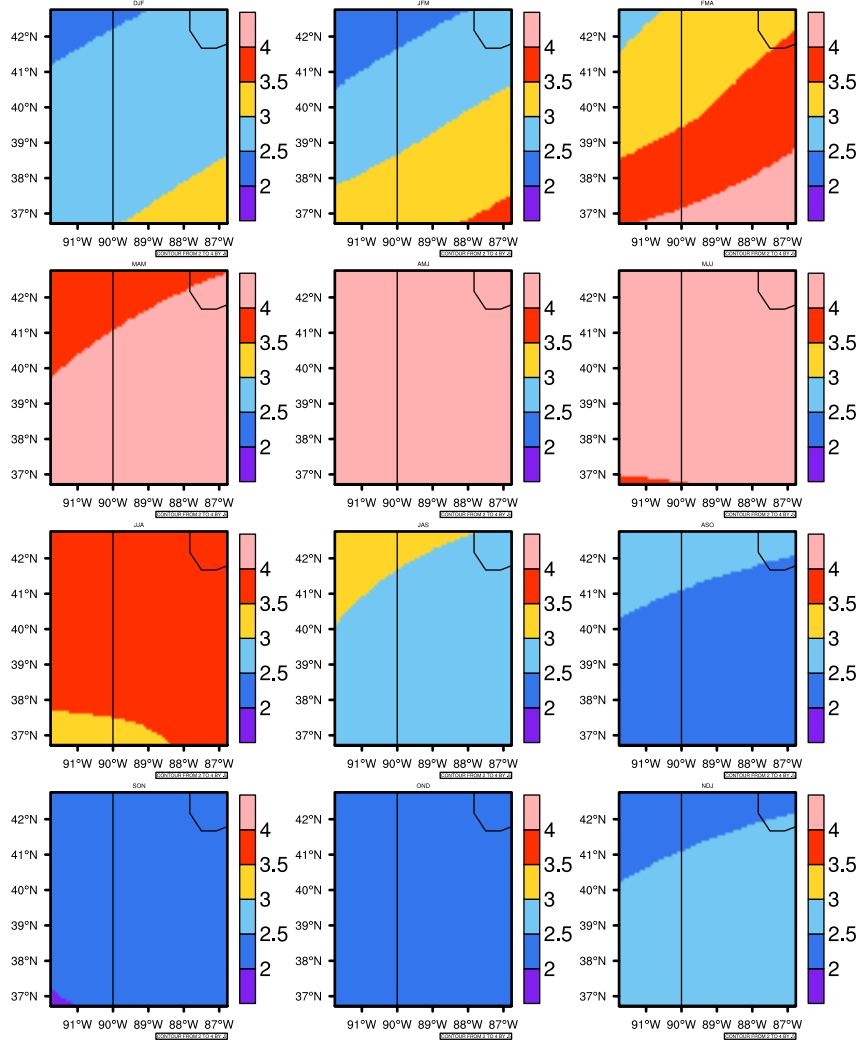

Seasonally Daily Average pr(mm/day) In 2080-2089 GFDL-ESM2M RCP45 - Illinois

AgriMetSoft (2020). Climate Maps. Available on:
<https://agrimetsoft.com/maps>

|Order a new map on <https://agrimetsoft.com/order>

[You can request maps from any dataset from the AgriMetSoft Team.](#)