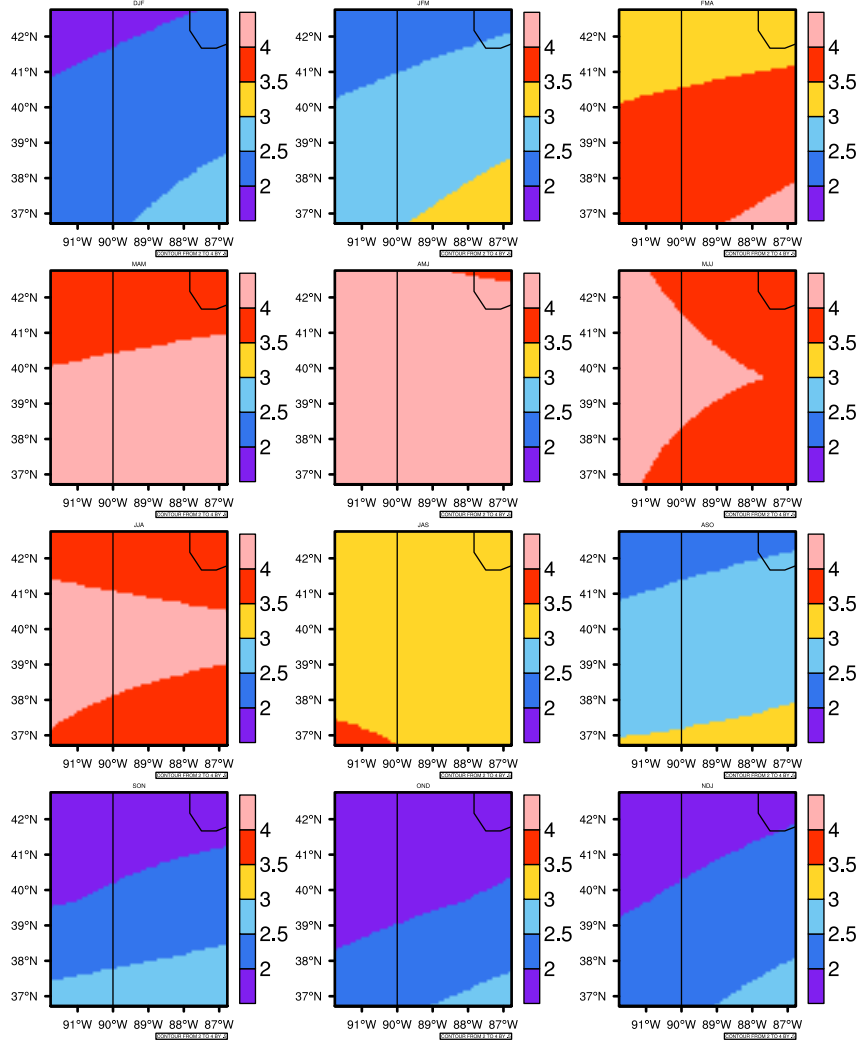

Seasonally Daily Average pr(mm/day) In 2090-2099 GFDL-ESM2M RCP45 - Illinois

AgriMetSoft (2020). Climate Maps. Available on:
<https://agrimetsoft.com/maps>

|Order a new map on <https://agrimetsoft.com/order>

[You can request maps from any dataset from the AgriMetSoft Team.](#)