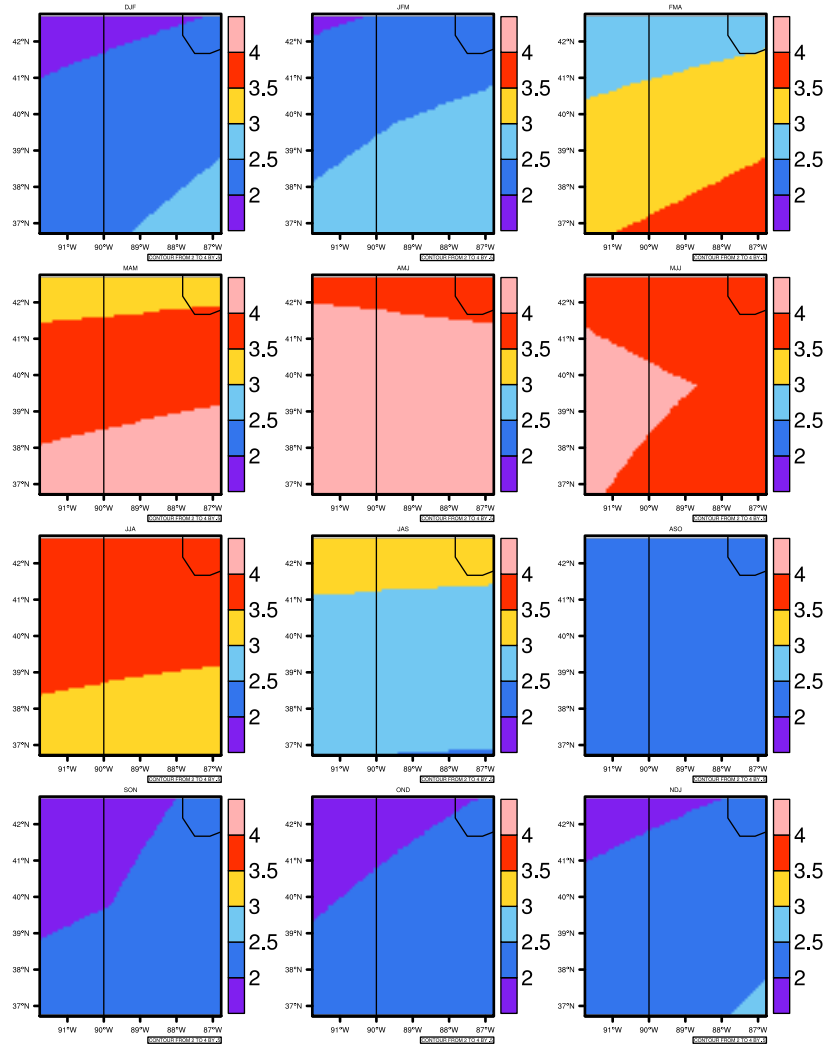

## Seasonally pr (mm/day) In 1975-2005 GFDL-ESM2M historical - Illinois

AgriMetSoft (2020). Climate Maps. Available on:  
<https://agrimetsoft.com/maps>

|Order a new map on <https://agrimetsoft.com/order>