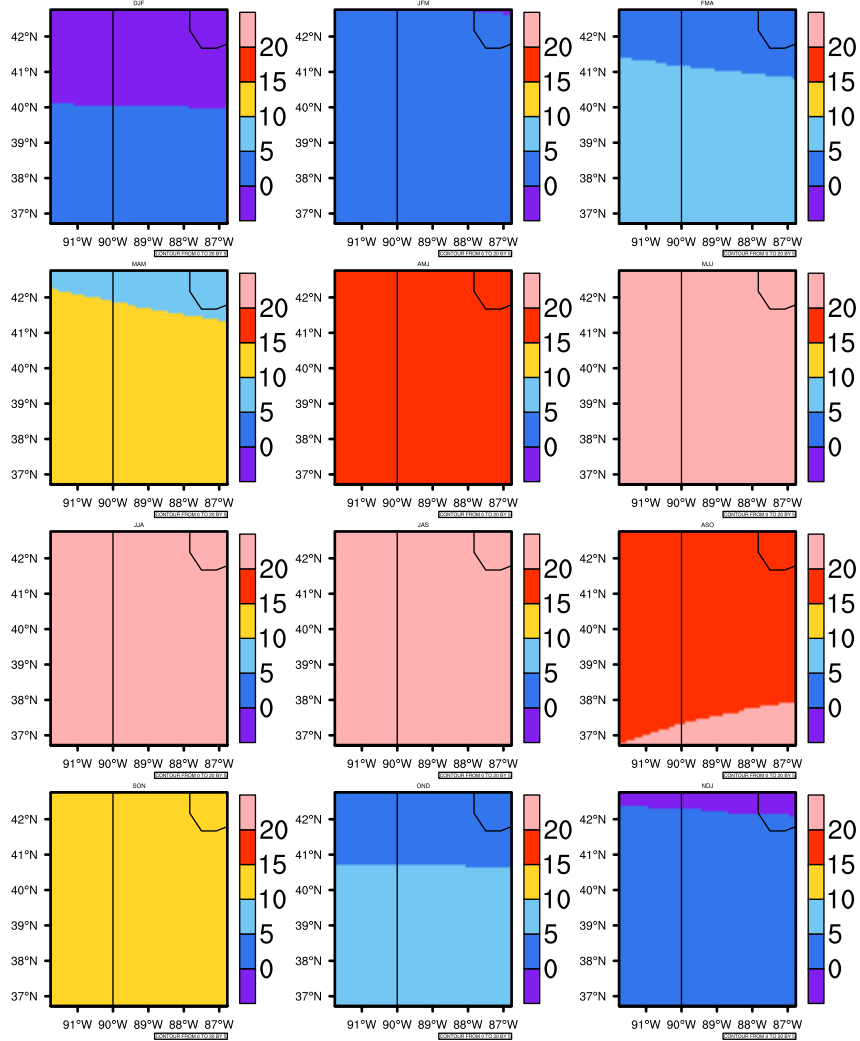

Seasonally Daily Averaget(c) In 2020-2029 GFDL-ESM2M RCP45 - Illinois

AgriMetSoft (2020). Climate Maps. Available on:
<https://agrimetsoft.com/maps>

|Order a new map on <https://agrimetsoft.com/order>

[You can request maps from any dataset from the AgriMetSoft Team.](#)