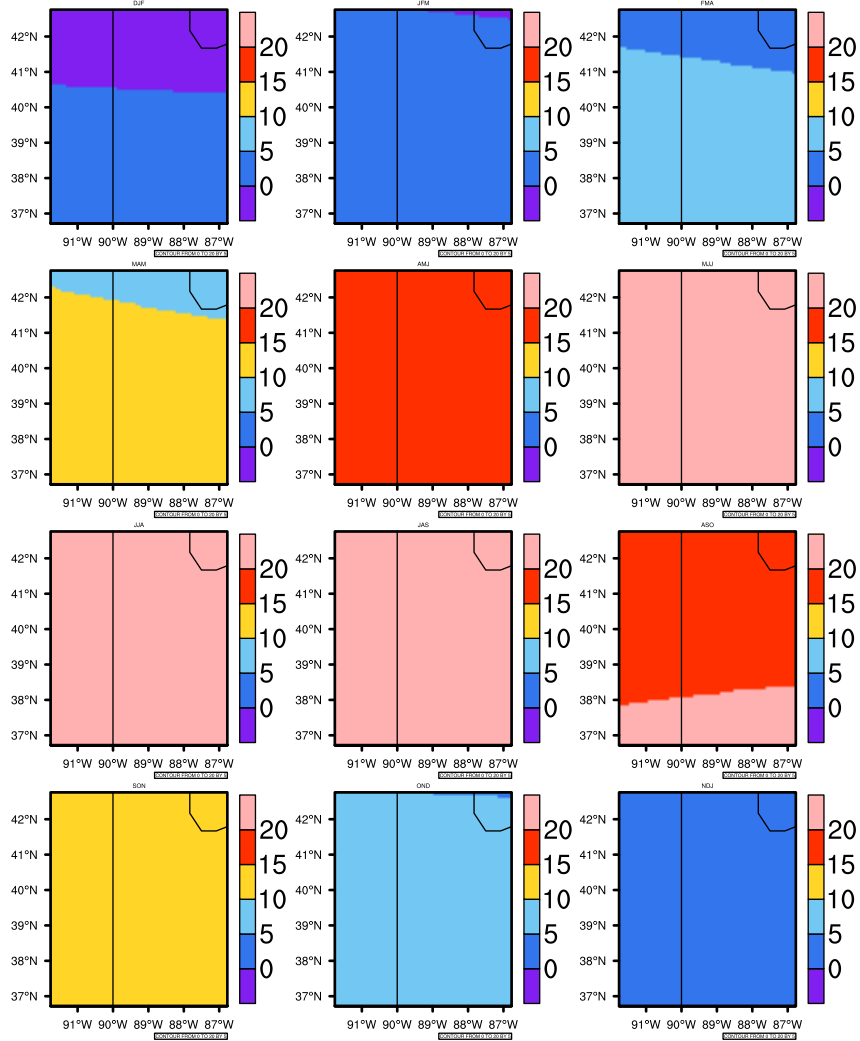

Seasonally Daily Averaget(c) In 2040-2049 GFDL-ESM2M RCP45 - Illinois

AgriMetSoft (2020). Climate Maps. Available on:
<https://agrimetsoft.com/maps>

|Order a new map on <https://agrimetsoft.com/order>

[You can request maps from any dataset from the AgriMetSoft Team.](#)