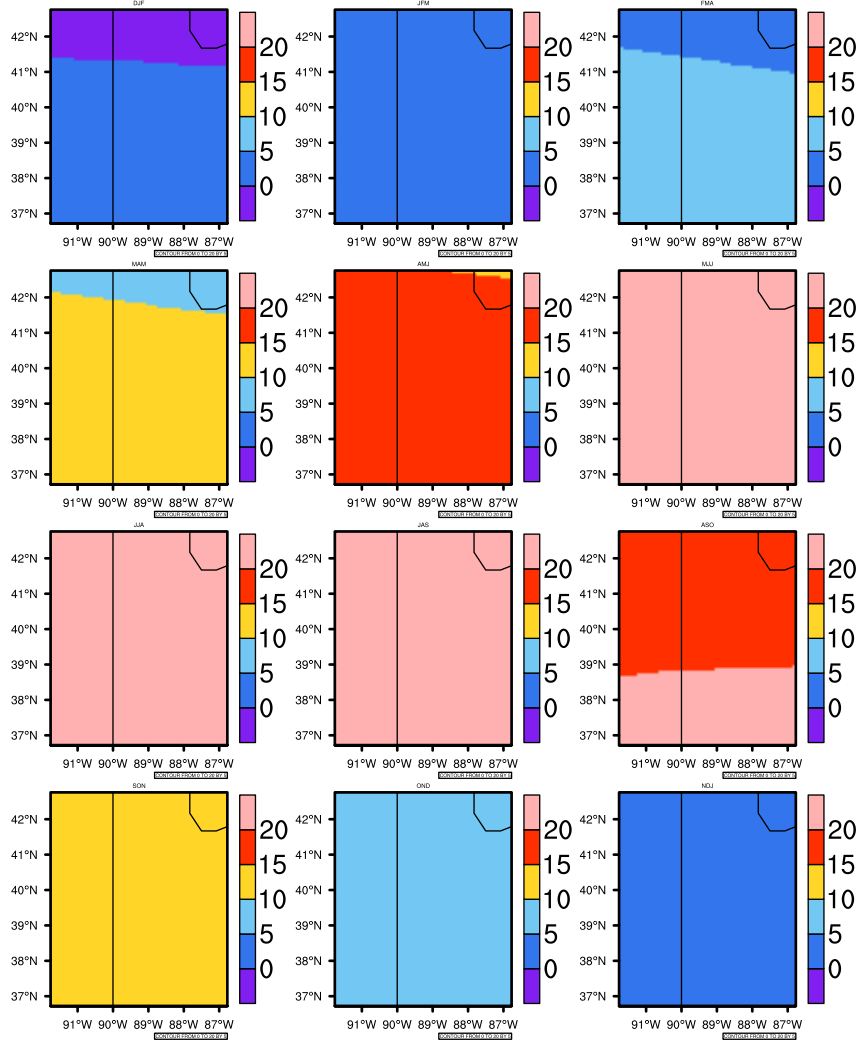

Seasonally Daily Averaget(c) In 2050-2059 GFDL-ESM2M RCP45 - Illinois

AgriMetSoft (2020). Climate Maps. Available on:
<https://agrimetsoft.com/maps>

|Order a new map on <https://agrimetsoft.com/order>

[You can request maps from any dataset from the AgriMetSoft Team.](#)