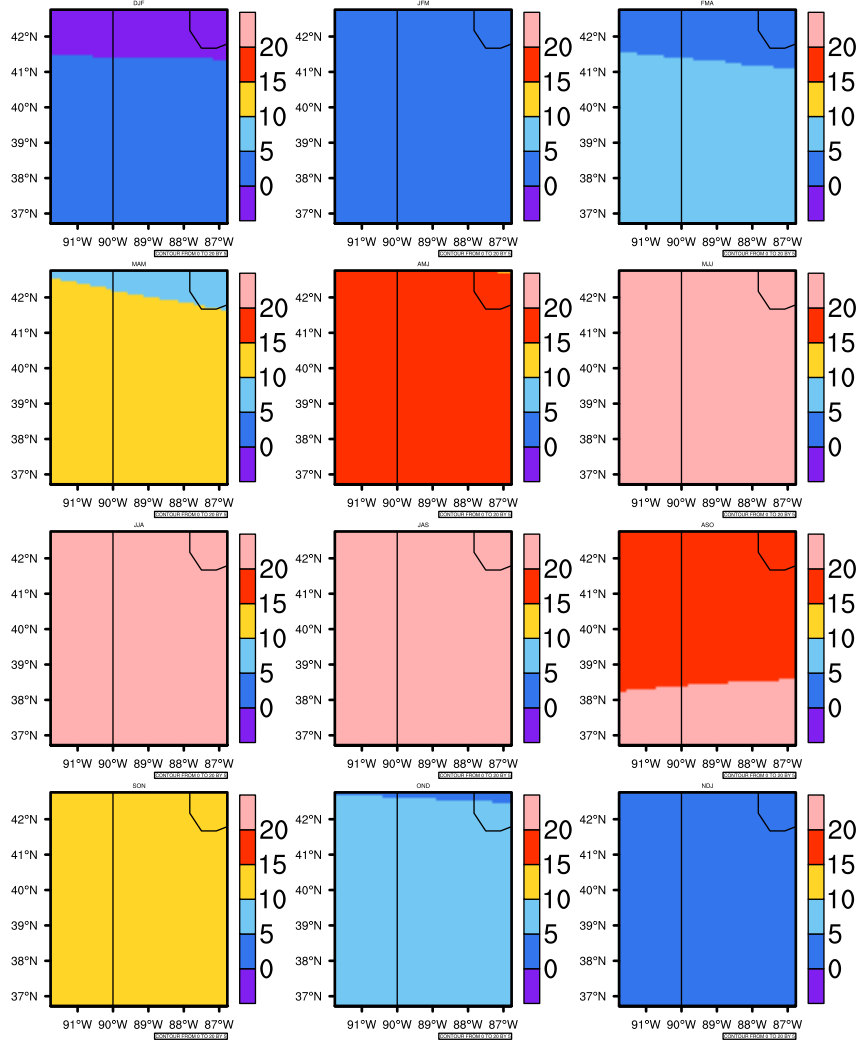

Seasonally Daily Averaget(c) In 2060-2069 GFDL-ESM2M RCP45 - Illinois

AgriMetSoft (2020). Climate Maps. Available on:
<https://agrimetsoft.com/maps>

|Order a new map on <https://agrimetsoft.com/order>

[You can request maps from any dataset from the AgriMetSoft Team.](#)