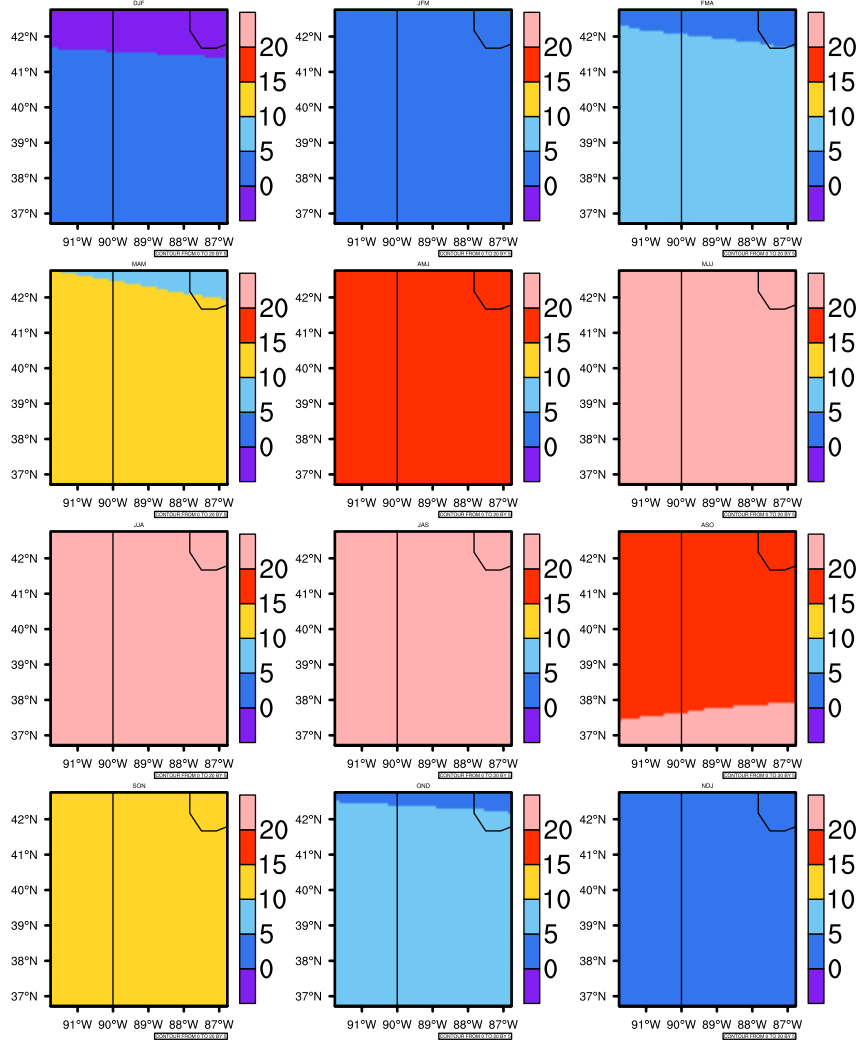

Seasonally Daily Averaget(c) In 2070-2079 GFDL-ESM2M RCP45 - Illinois

AgriMetSoft (2020). Climate Maps. Available on:
<https://agrimetsoft.com/maps>

|Order a new map on <https://agrimetsoft.com/order>

[You can request maps from any dataset from the AgriMetSoft Team.](#)