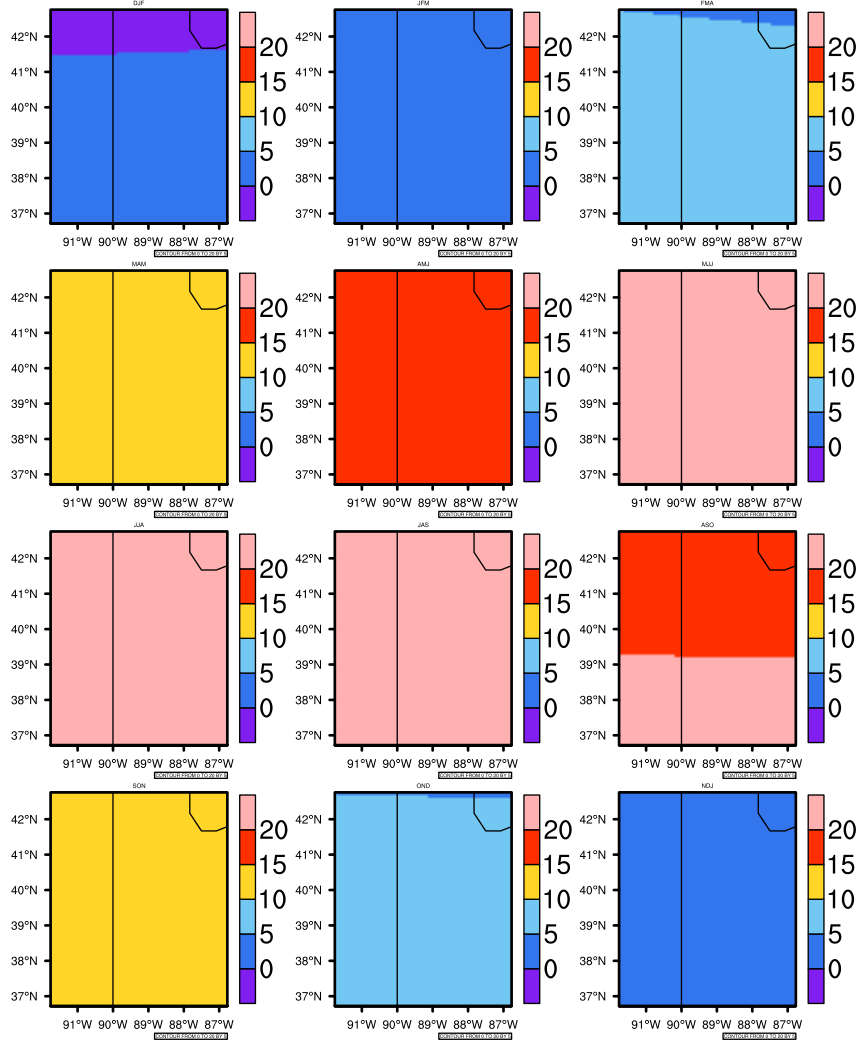

Seasonally Daily Averaget(c) In 2080-2089 GFDL-ESM2M RCP45 - Illinois

AgriMetSoft (2020). Climate Maps. Available on:
<https://agrimetsoft.com/maps>

|Order a new map on <https://agrimetsoft.com/order>

[You can request maps from any dataset from the AgriMetSoft Team.](#)