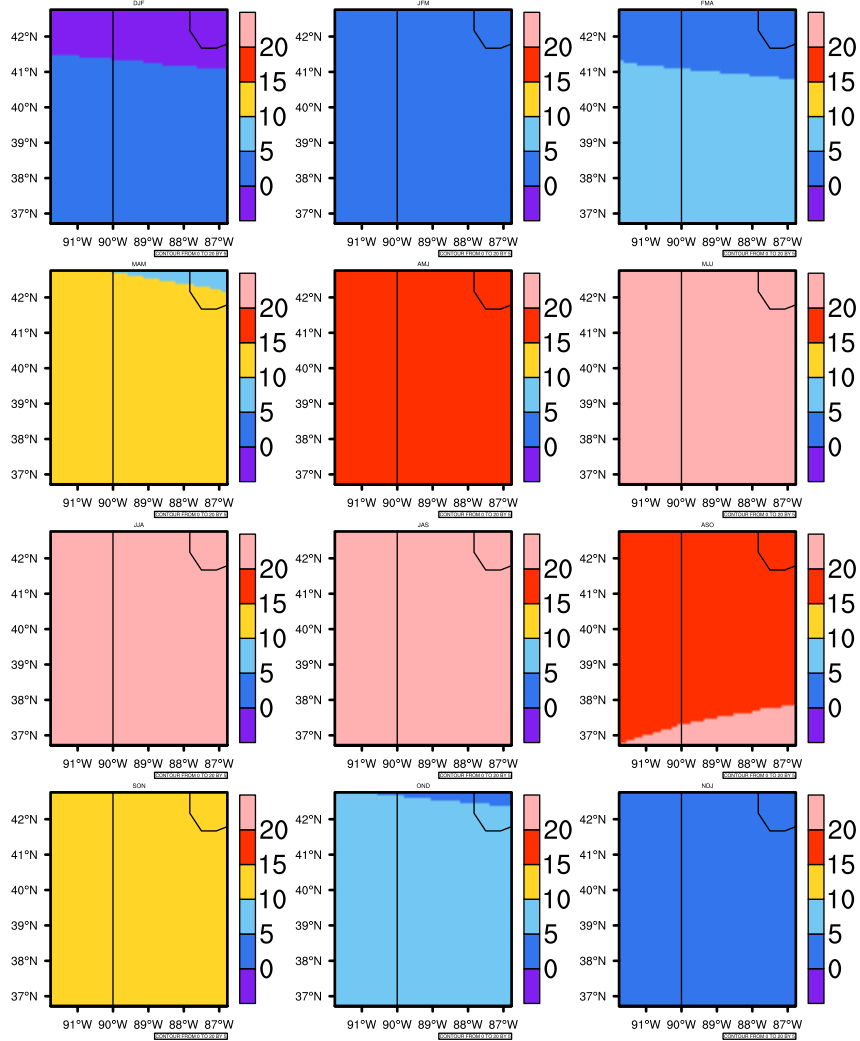

Seasonally Daily Averaget(c) In 2090-2099 GFDL-ESM2M RCP45 - Illinois

AgriMetSoft (2020). Climate Maps. Available on:
<https://agrimetsoft.com/maps>

|Order a new map on <https://agrimetsoft.com/order>

[You can request maps from any dataset from the AgriMetSoft Team.](#)