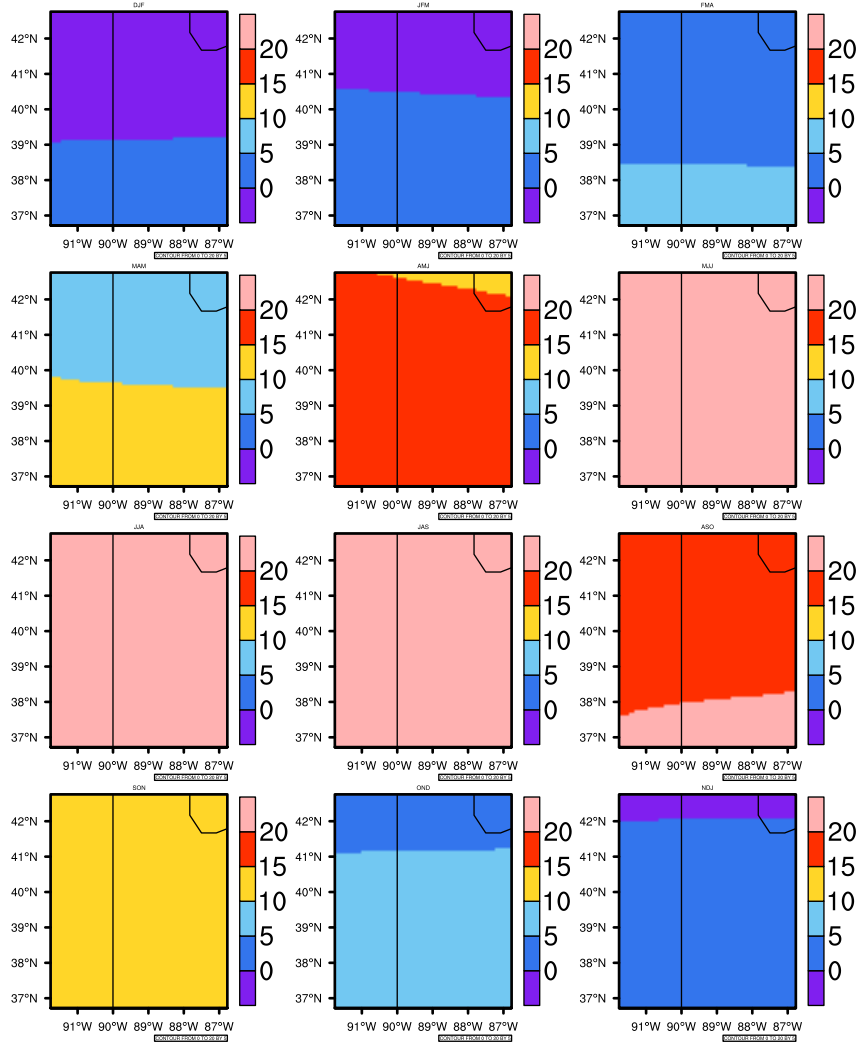

## Seasonally Daily Averaget(c) In 2020-2029 GFDL-ESM2M RCP85 - Illinois

AgriMetSoft (2020). Climate Maps. Available on:  
<https://agrimetsoft.com/maps>

|Order a new map on <https://agrimetsoft.com/order>

[You can request maps from any dataset from the AgriMetSoft Team.](#)