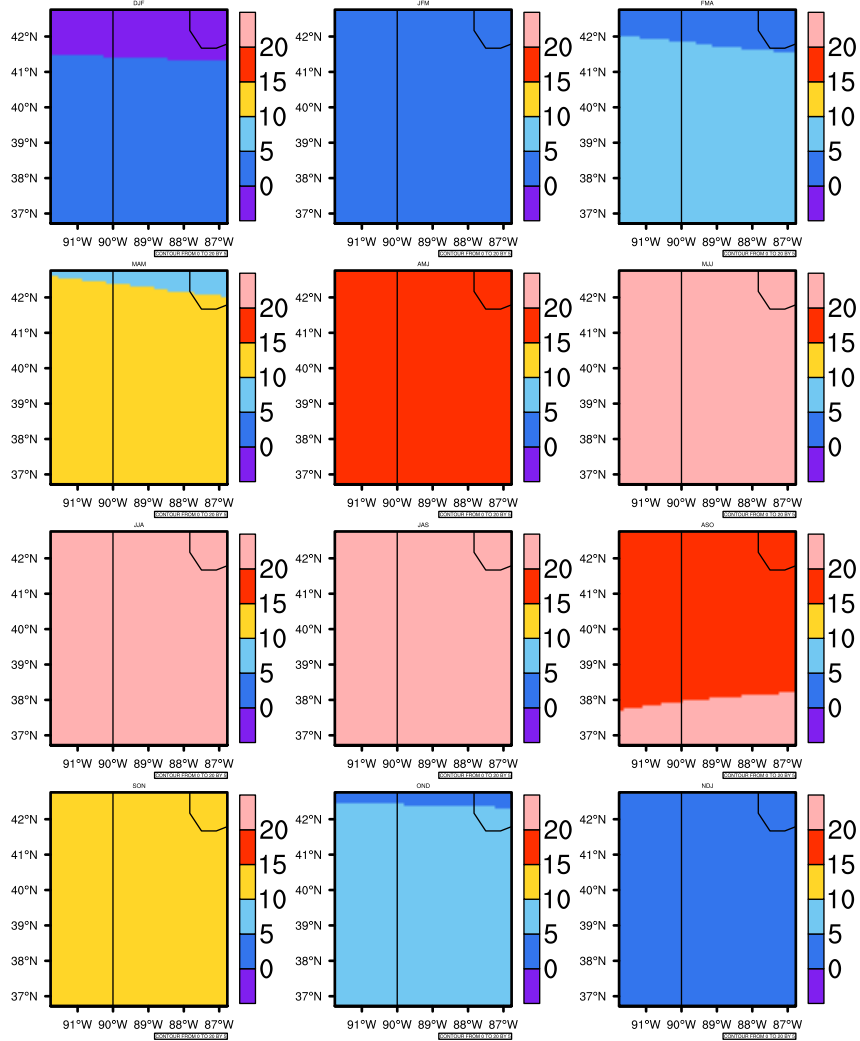

Seasonally Daily Averaget(c) In 2030-2039 GFDL-ESM2M RCP85 - Illinois

AgriMetSoft (2020). Climate Maps. Available on:
<https://agrimetsoft.com/maps>

|Order a new map on <https://agrimetsoft.com/order>

[You can request maps from any dataset from the AgriMetSoft Team.](#)