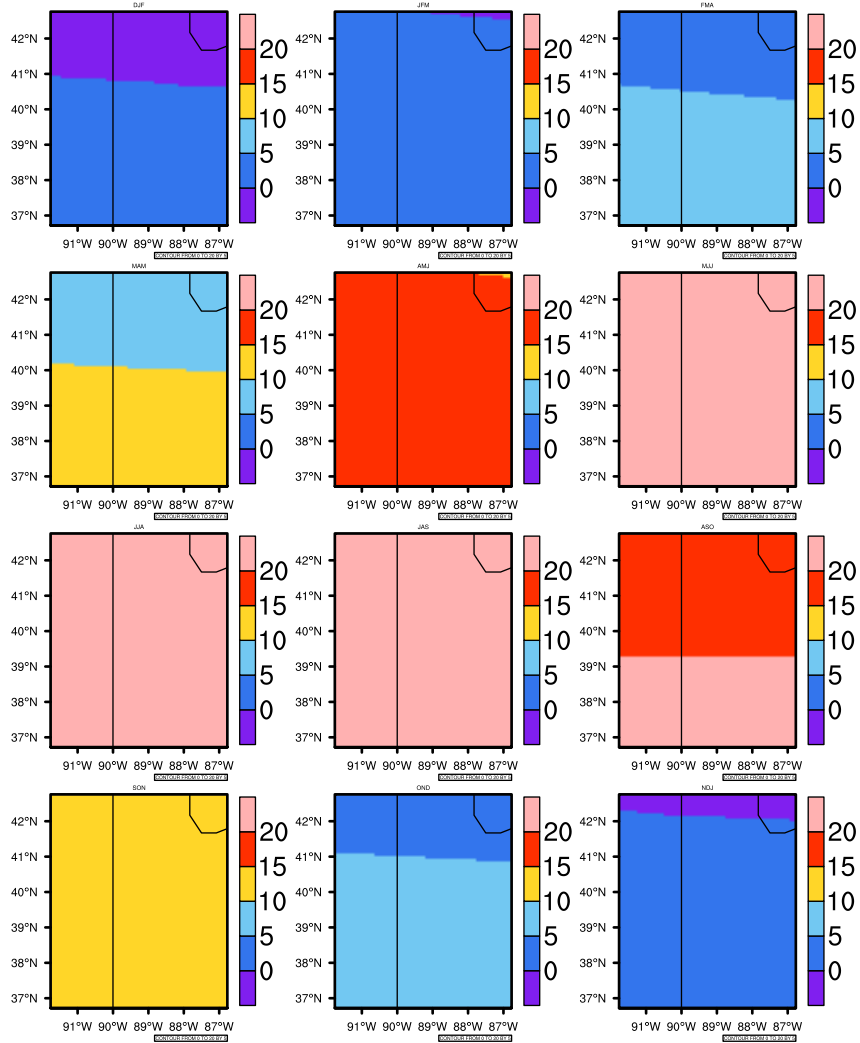

## Seasonally Daily Averaget(c) In 2040-2049 GFDL-ESM2M RCP85 - Illinois

AgriMetSoft (2020). Climate Maps. Available on:  
<https://agrimetsoft.com/maps>

|Order a new map on <https://agrimetsoft.com/order>

[You can request maps from any dataset from the AgriMetSoft Team.](#)