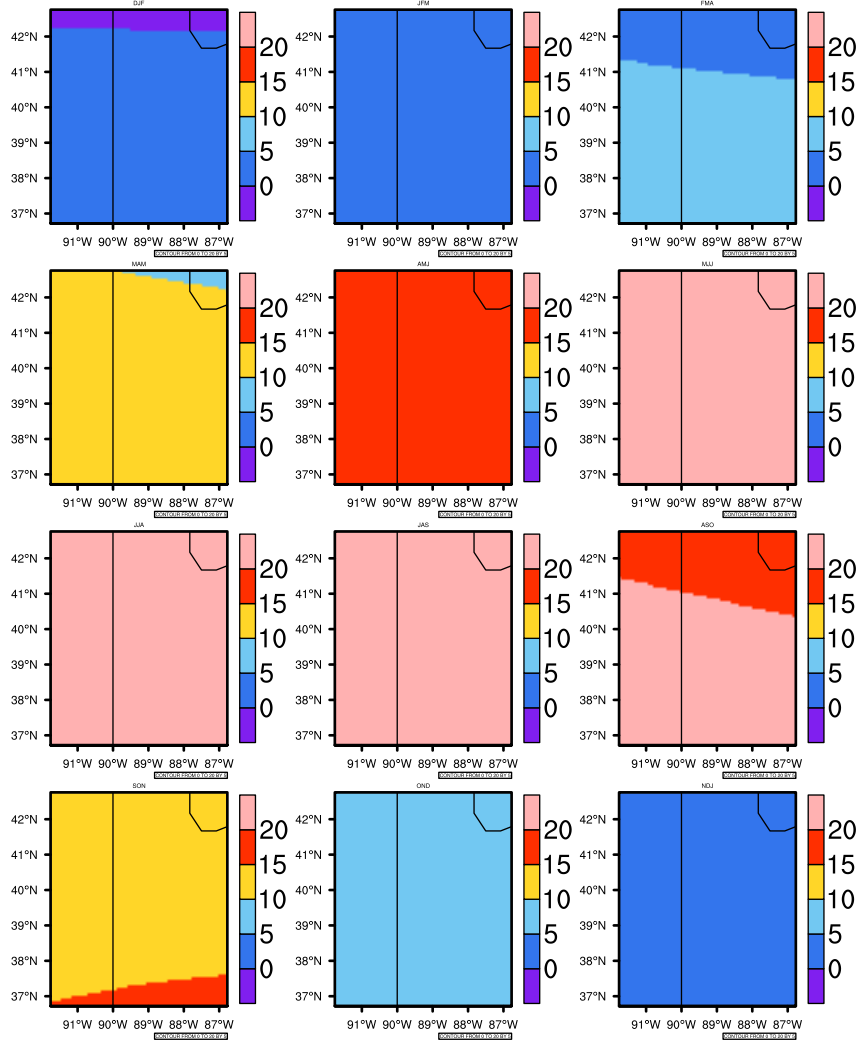

Seasonally Daily Averaget(c) In 2050-2059 GFDL-ESM2M RCP85 - Illinois

AgriMetSoft (2020). Climate Maps. Available on:
<https://agrimetsoft.com/maps>

|Order a new map on <https://agrimetsoft.com/order>

[You can request maps from any dataset from the AgriMetSoft Team.](#)