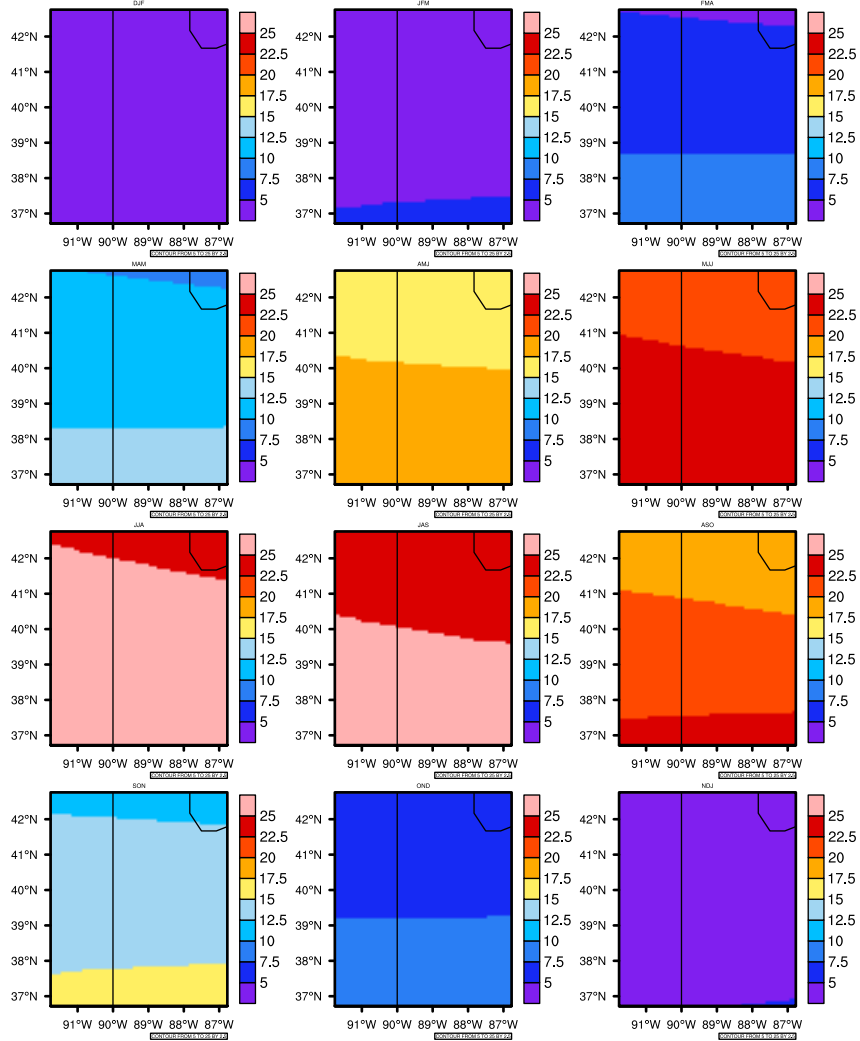

Seasonally Daily Averaget(c) In 2060-2069 GFDL-ESM2M RCP85 - Illinois

AgriMetSoft (2020). Climate Maps. Available on:
<https://agrimetsoft.com/maps>

|Order a new map on <https://agrimetsoft.com/order>

[You can request maps from any dataset from the AgriMetSoft Team.](#)