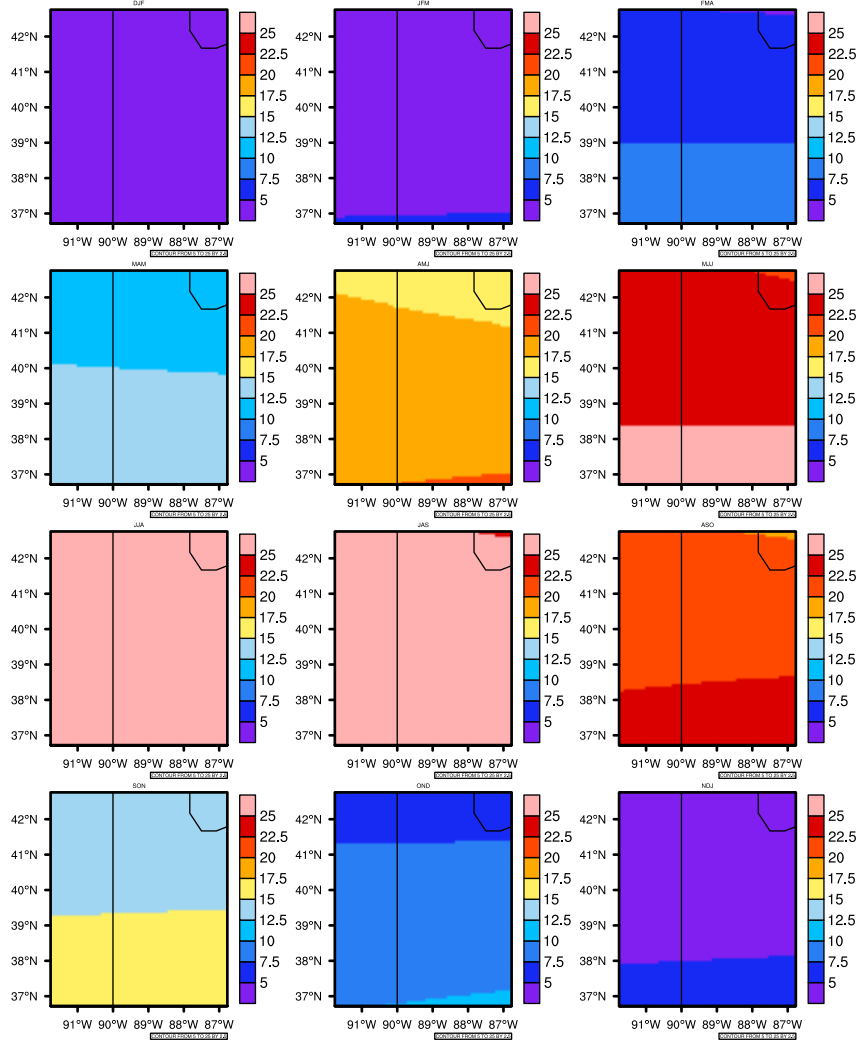

Seasonally Daily Averaget(c) In 2070-2079 GFDL-ESM2M RCP85 - Illinois

AgriMetSoft (2020). Climate Maps. Available on:
<https://agrimetsoft.com/maps>

|Order a new map on <https://agrimetsoft.com/order>

[You can request maps from any dataset from the AgriMetSoft Team.](#)