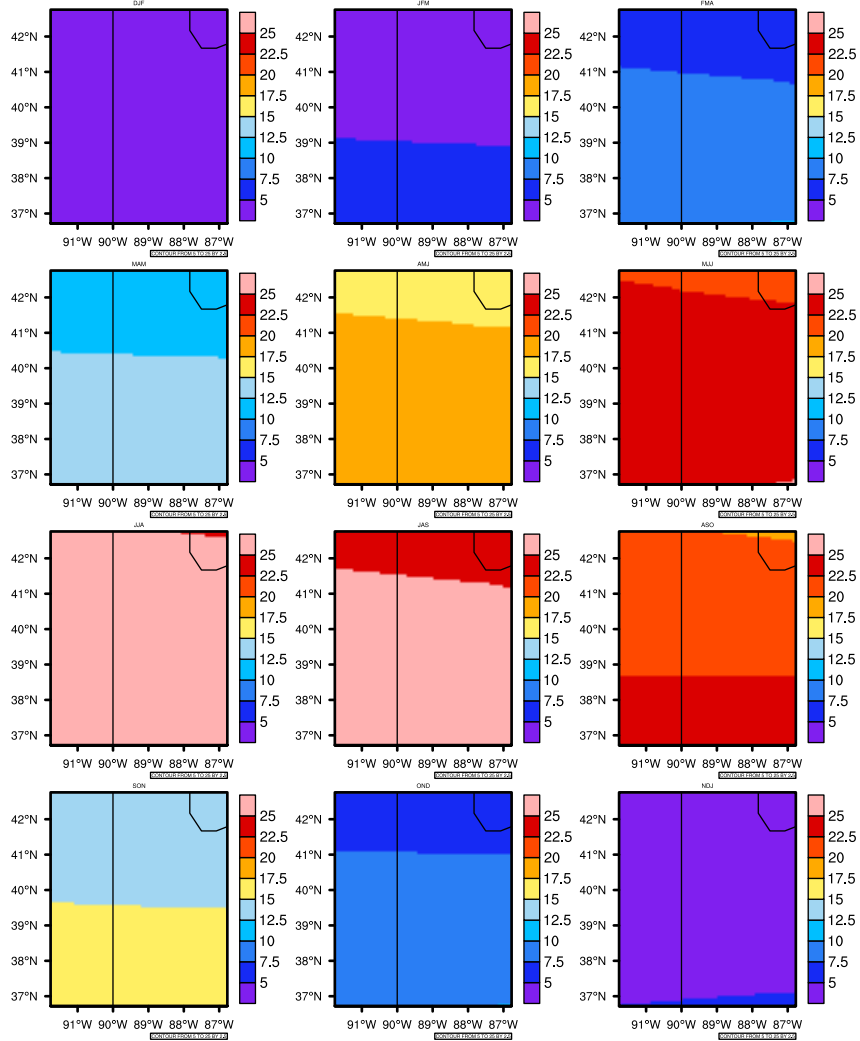

Seasonally Daily Averaget(c) In 2080-2089 GFDL-ESM2M RCP85 - Illinois

AgriMetSoft (2020). Climate Maps. Available on:
<https://agrimetsoft.com/maps>

|Order a new map on <https://agrimetsoft.com/order>

[You can request maps from any dataset from the AgriMetSoft Team.](#)