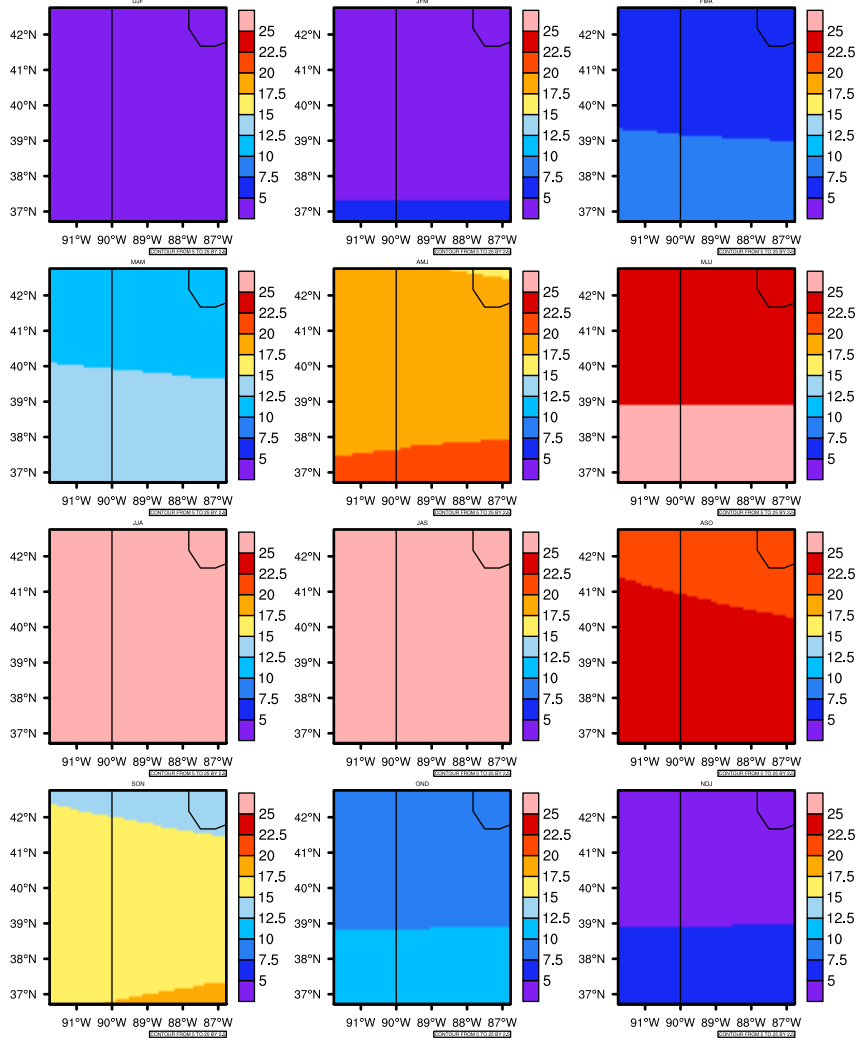

# Seasonally Daily Averaget(c) In 2090-2099 GFDL-ESM2M RCP85 - Illinois

AgriMetSoft (2020). Climate Maps. Available on:  
<https://agrimetsoft.com/maps>

|Order a new map on <https://agrimetsoft.com/order>

[You can request maps from any dataset from the AgriMetSoft Team.](#)