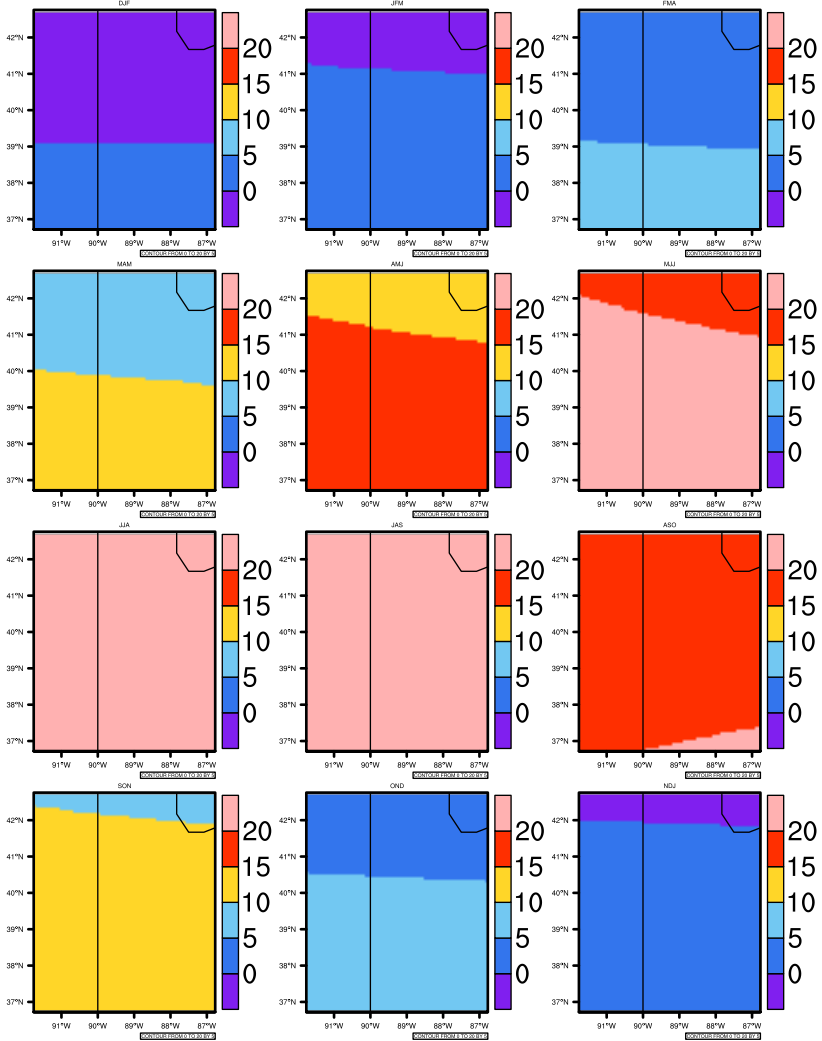

Seasonally Daily Averaget(c) In 1975-2005 GFDL-ESM2M historical - Illinois

AgriMetSoft (2020). Climate Maps. Available on:
<https://agrimetsoft.com/maps>

|Order a new map on <https://agrimetsoft.com/order>

[You can request maps from any dataset from the AgriMetSoft Team.](#)