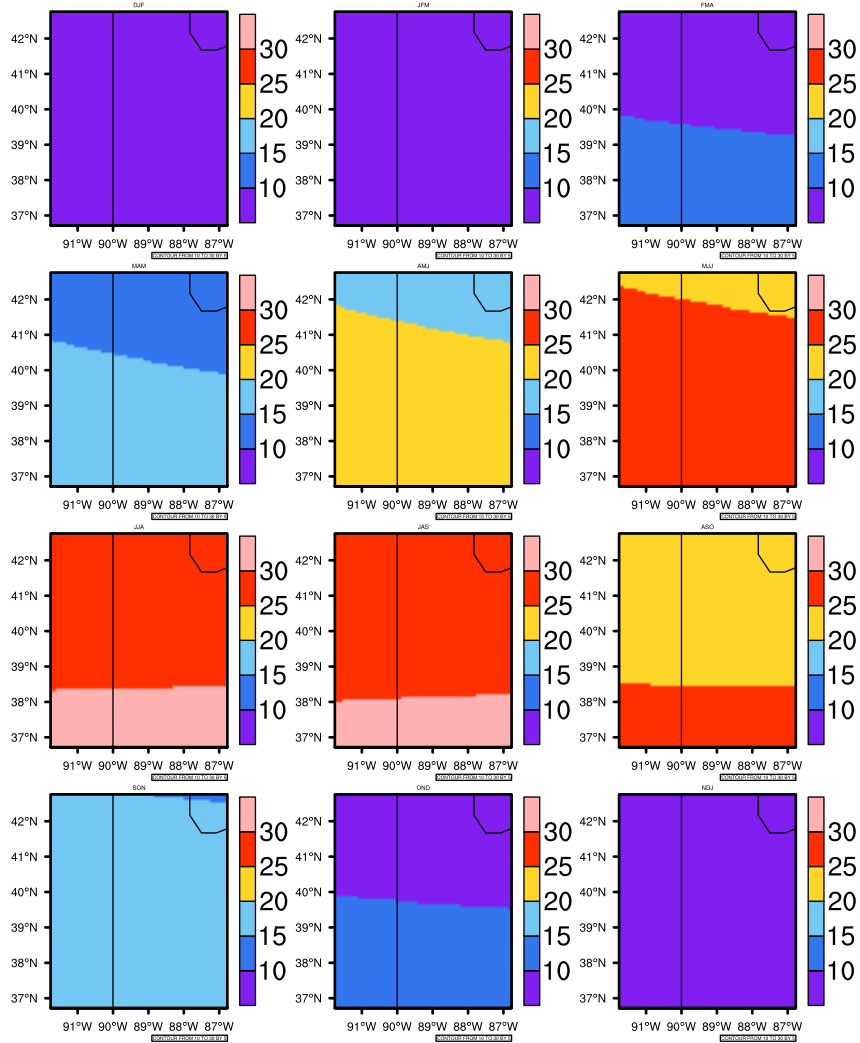

Seasonally Daily Average tasmax(c) In 2060-2069 GFDL-ESM2M RCP45 - Illinois

AgriMetSoft (2020). Climate Maps. Available on:
<https://agrimetsoft.com/maps>

|Order a new map on <https://agrimetsoft.com/order>

[You can request maps from any dataset from the AgriMetSoft Team.](#)