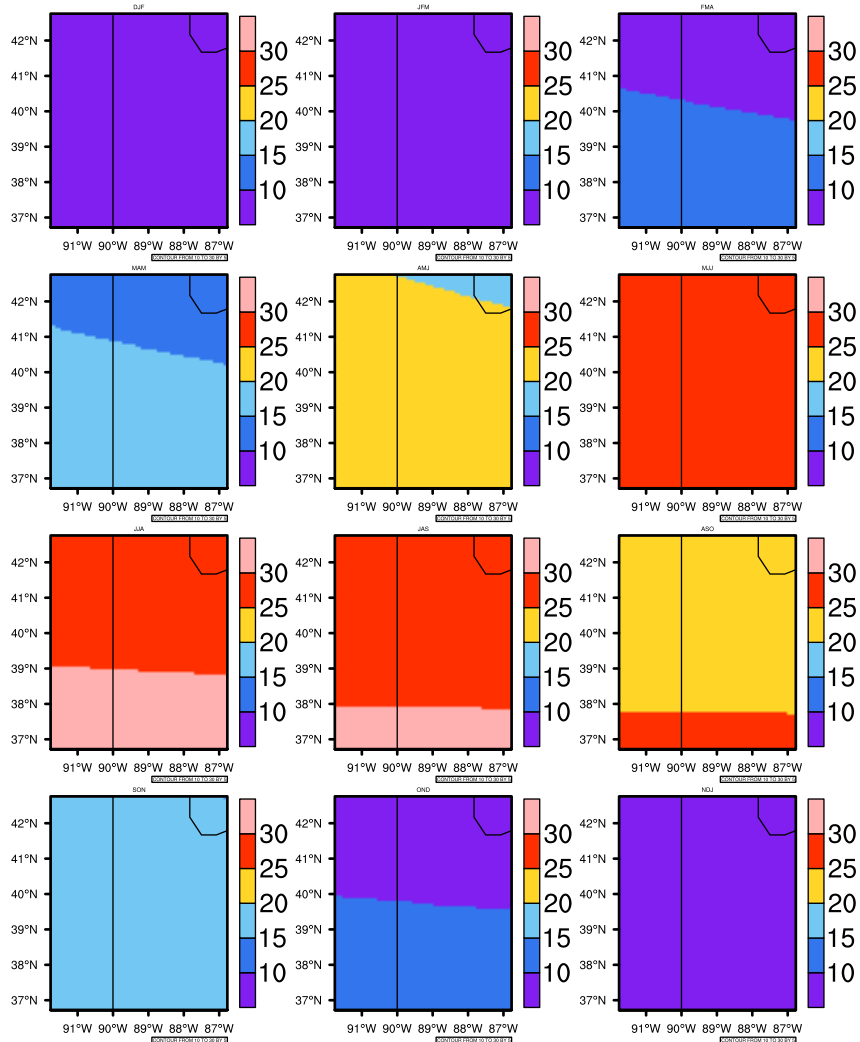

## Seasonally Daily Averagetasmax(c) In 2070-2079 GFDL-ESM2M RCP45 - Illinois

AgriMetSoft (2020). Climate Maps. Available on:  
<https://agrimetsoft.com/maps>

|Order a new map on <https://agrimetsoft.com/order>

[You can request maps from any dataset from the AgriMetSoft Team.](#)