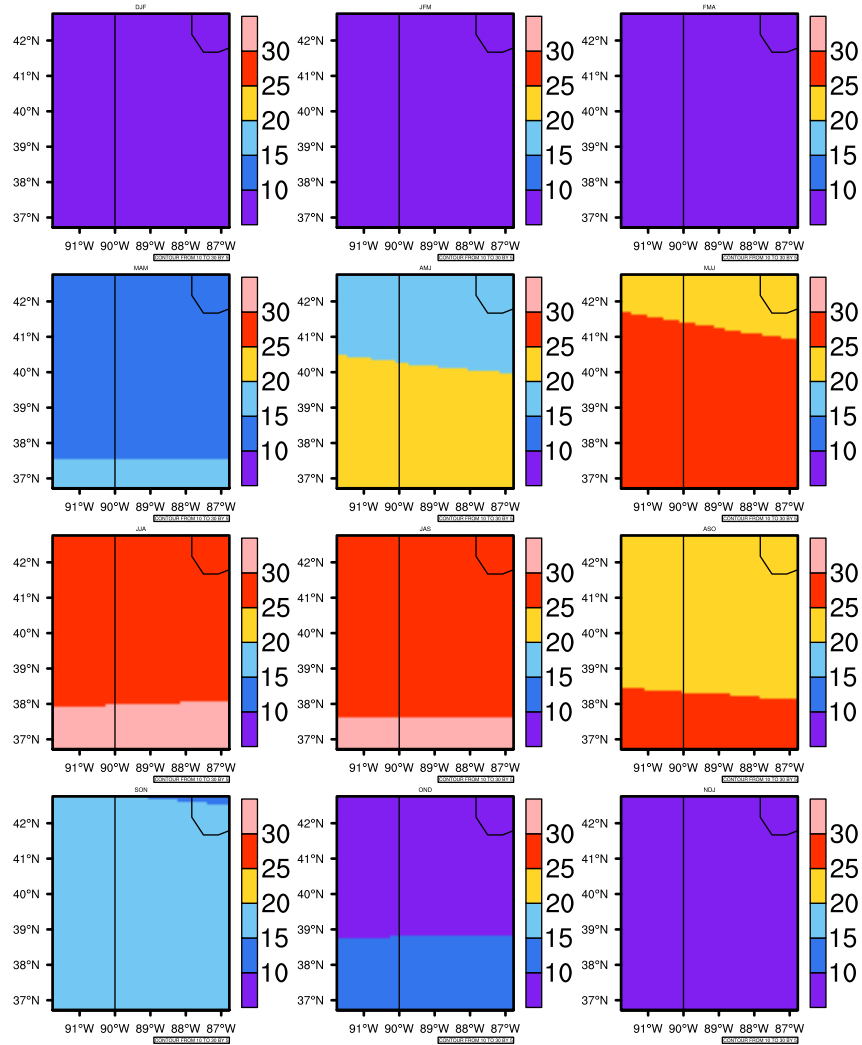

Seasonally Daily Average T_{max}(c) In 2020-2029 GFDL-ESM2M RCP85 - Illinois

AgriMetSoft (2020). Climate Maps. Available on:
<https://agrimetsoft.com/maps>

|Order a new map on <https://agrimetsoft.com/order>

[You can request maps from any dataset from the AgriMetSoft Team.](#)