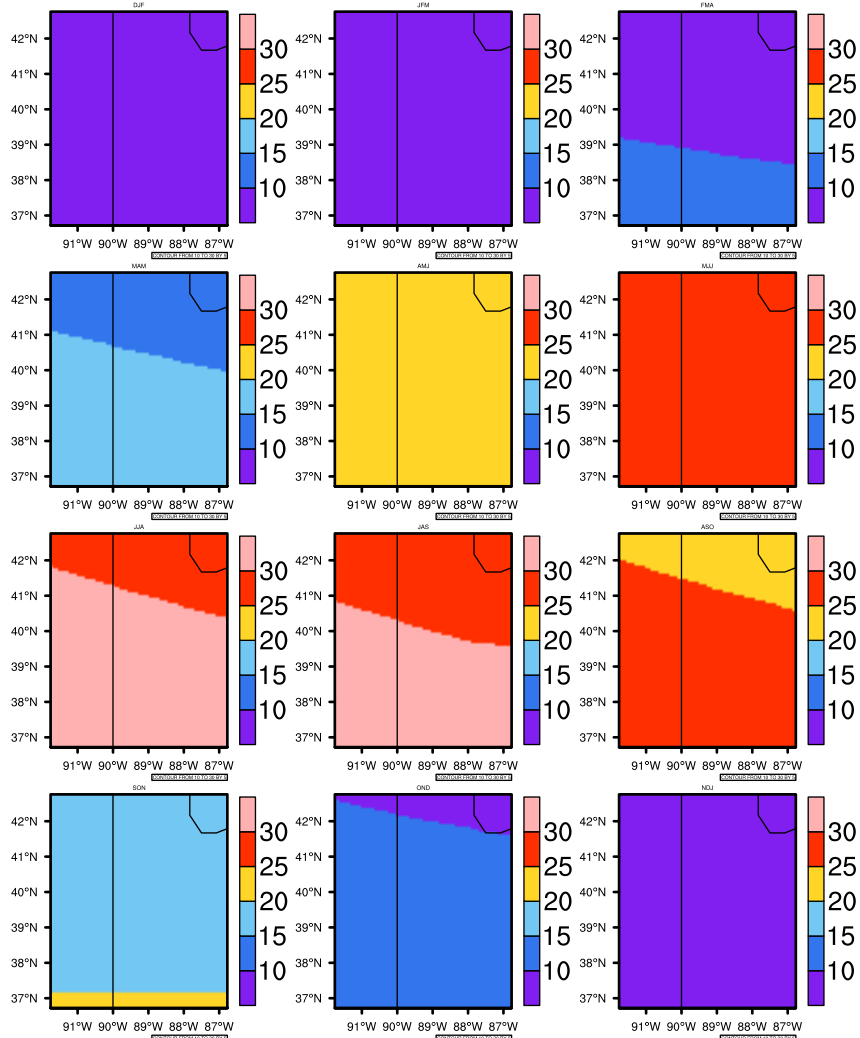

Seasonally Daily Average T_{max}(c) In 2050-2059 GFDL-ESM2M RCP85 - Illinois

AgriMetSoft (2020). Climate Maps. Available on:
<https://agrimetsoft.com/maps>

|Order a new map on <https://agrimetsoft.com/order>

[You can request maps from any dataset from the AgriMetSoft Team.](#)