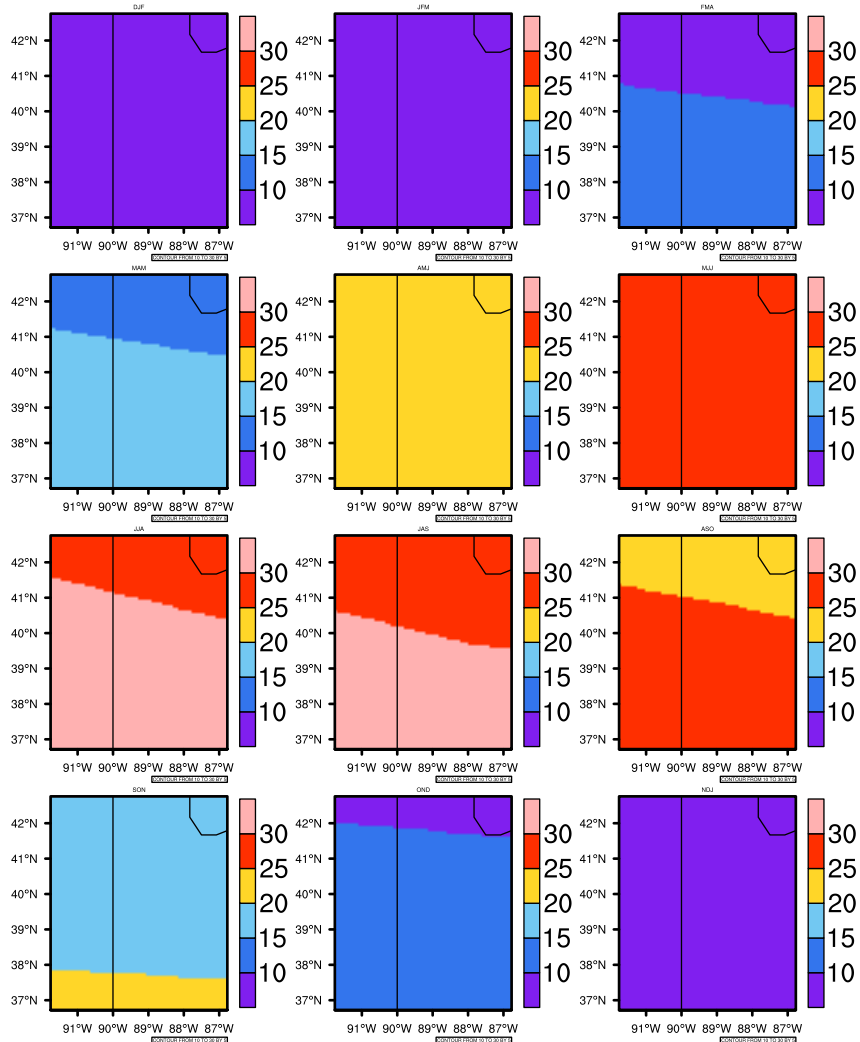

## Seasonally Daily Average tasmax(c) In 2060-2069 GFDL-ESM2M RCP85 - Illinois

AgriMetSoft (2020). Climate Maps. Available on:  
<https://agrimetsoft.com/maps>

|Order a new map on <https://agrimetsoft.com/order>

[You can request maps from any dataset from the AgriMetSoft Team.](#)