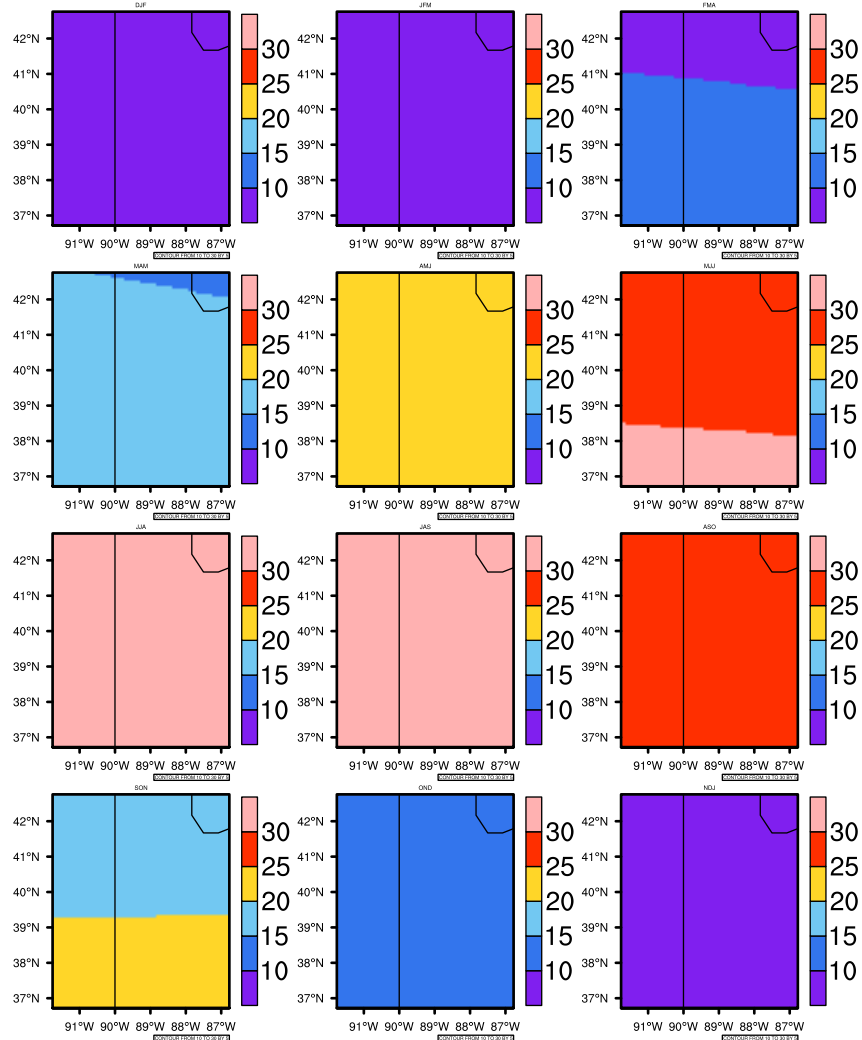

## Seasonally Daily Average T<sub>max</sub>(c) In 2070-2079 GFDL-ESM2M RCP85 - Illinois

AgriMetSoft (2020). Climate Maps. Available on:  
<https://agrimetsoft.com/maps>

|Order a new map on <https://agrimetsoft.com/order>

[You can request maps from any dataset from the AgriMetSoft Team.](#)