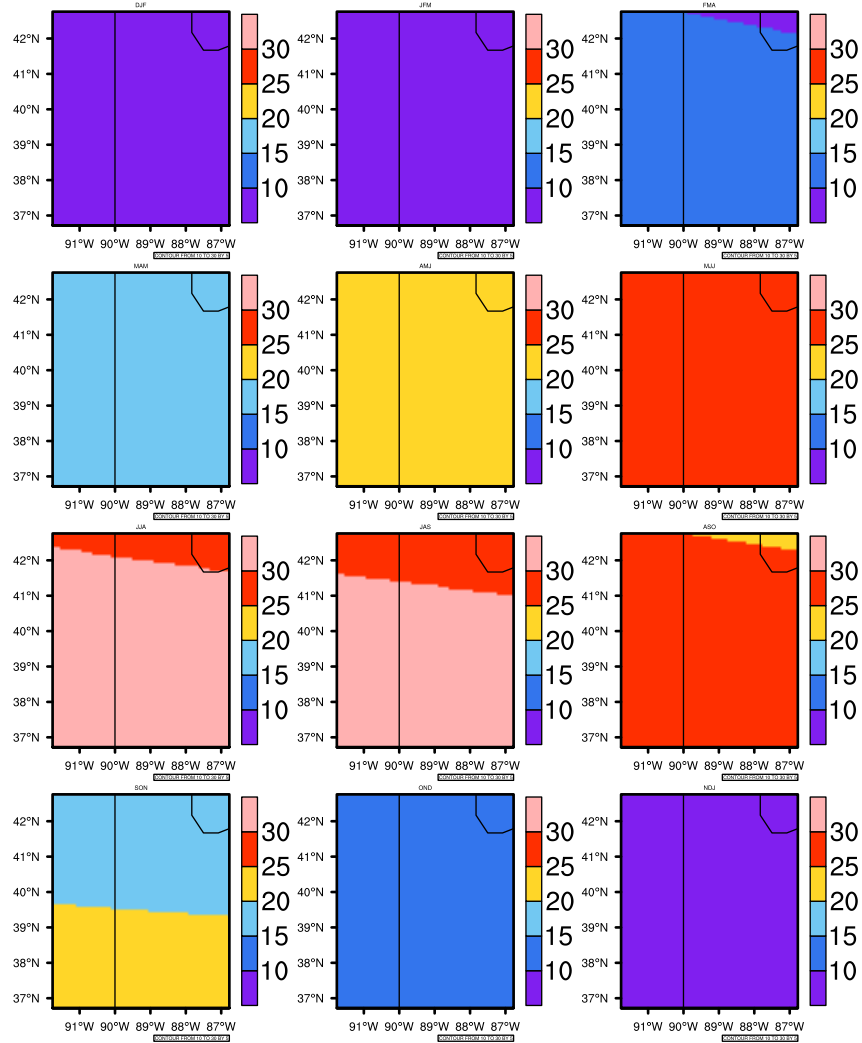

## Seasonally Daily Average T<sub>max</sub>(c) In 2080-2089 GFDL-ESM2M RCP85 - Illinois

AgriMetSoft (2020). Climate Maps. Available on:  
<https://agrimetsoft.com/maps>

|Order a new map on <https://agrimetsoft.com/order>

[You can request maps from any dataset from the AgriMetSoft Team.](#)