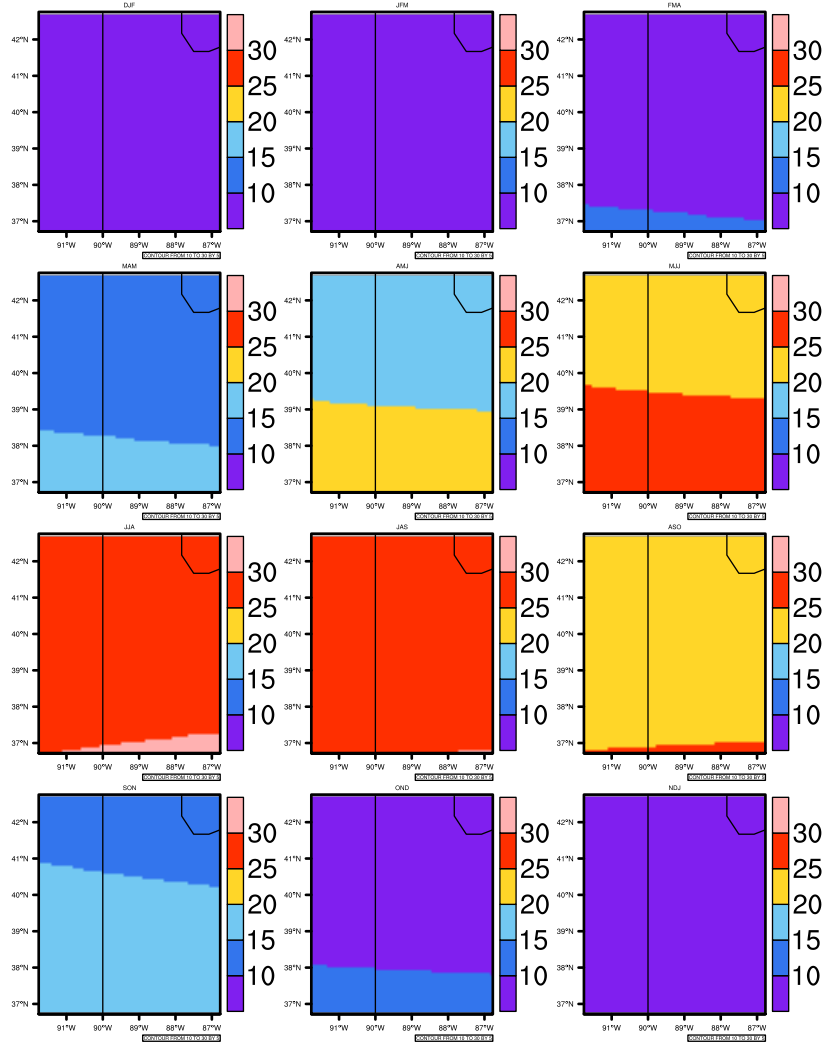

Seasonally Daily Averagetasmx(c) In 1975-2005 GFDL-ESM2M historical - Illinois

AgriMetSoft (2020). Climate Maps. Available on:
<https://agrimetsoft.com/maps>

|Order a new map on <https://agrimetsoft.com/order>