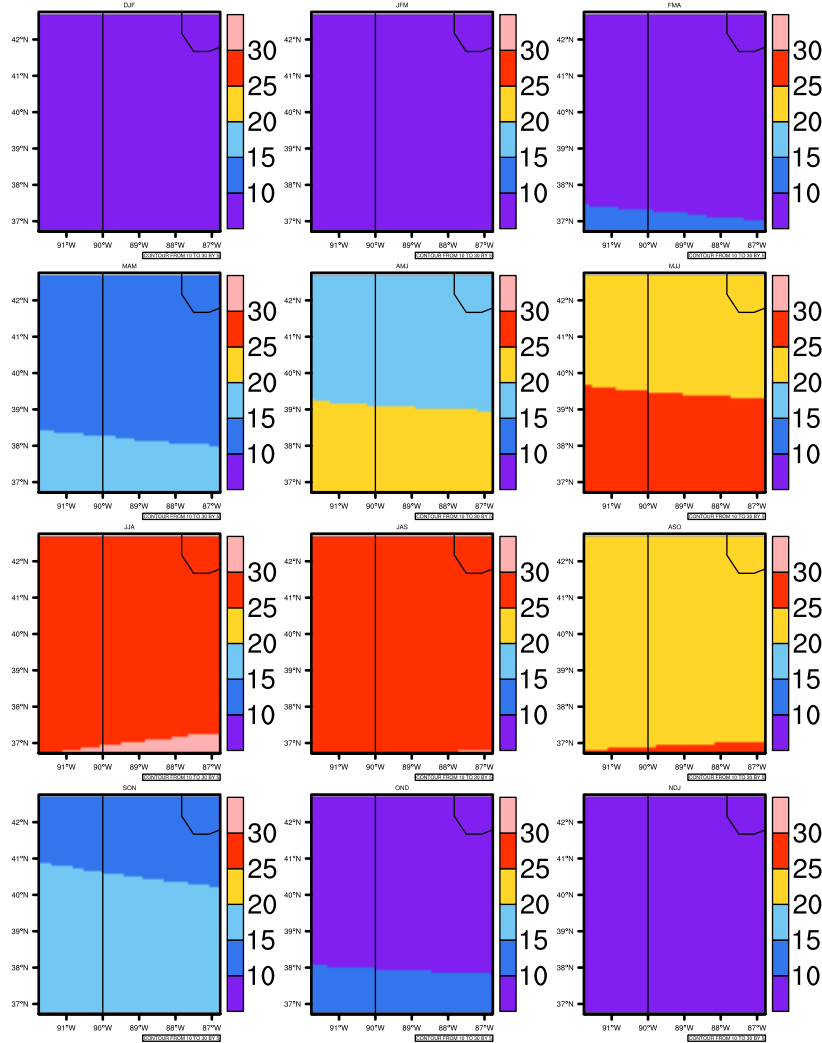

## Seasonally Daily Averagetasmx(c) In 1975-2005 GFDL-ESM2M historical - Illinois

AgriMetSoft (2020). Climate Maps. Available on:  
<https://agrimetsoft.com/maps>

|Order a new map on <https://agrimetsoft.com/order>

[You can request maps from any dataset from the AgriMetSoft Team.](#)