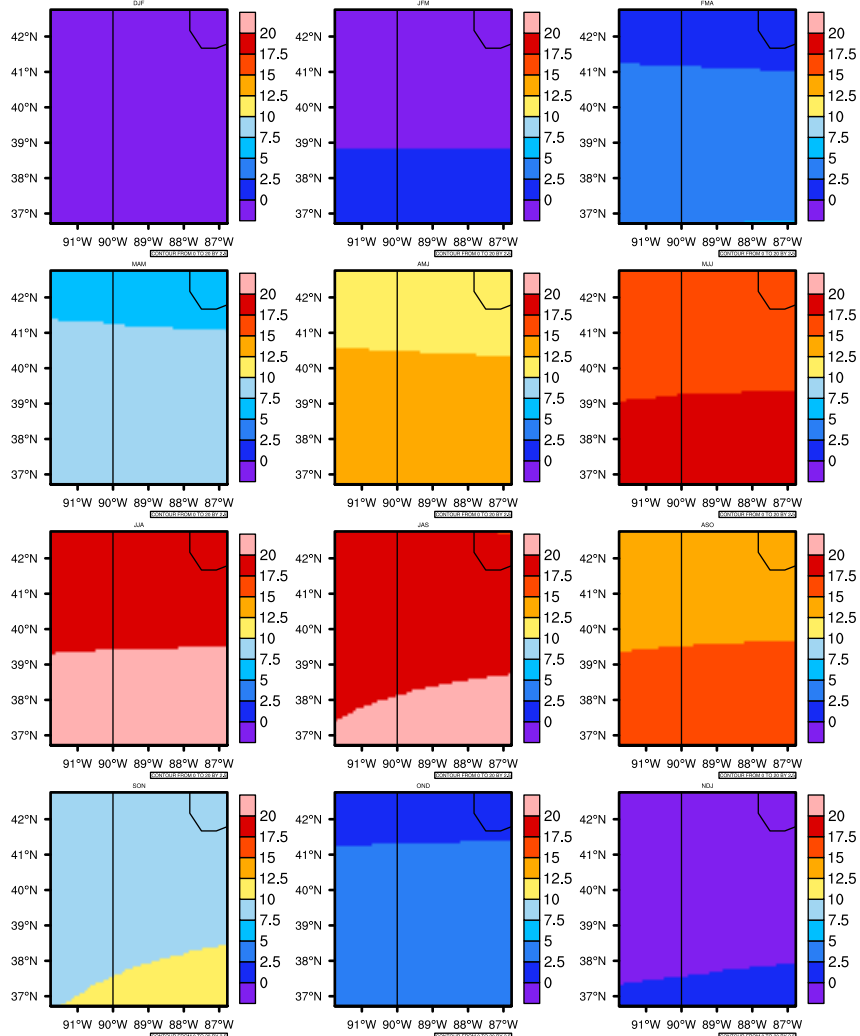

Seasonally Daily Average Leaf Area Index (LAI) in 2030-2039 GFDL-ESM2M RCP45 - Illinois

AgriMetSoft (2020). Climate Maps. Available on:
<https://agrimetsoft.com/maps>

|Order a new map on <https://agrimetsoft.com/order>

[You can request maps from any dataset from the AgriMetSoft Team.](#)