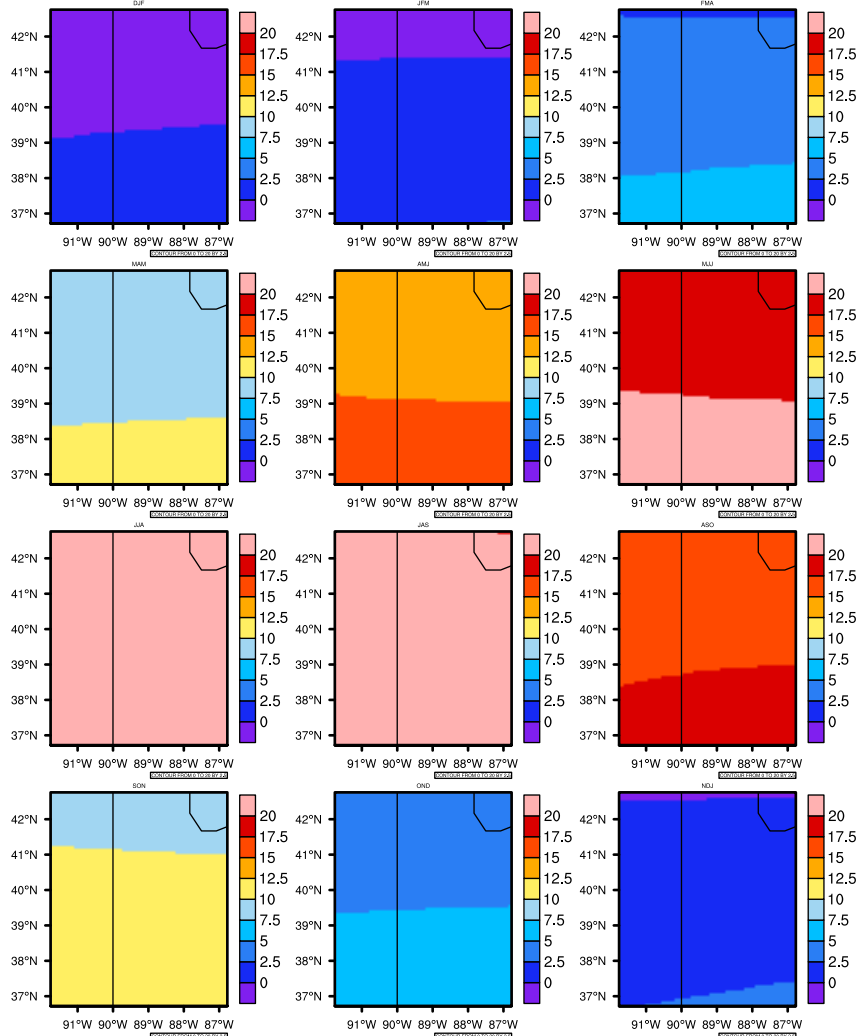

Seasonally Daily Average tasmin(c) In 2070-2079 GFDL-ESM2M RCP85 - Illinois

AgriMetSoft (2020). Climate Maps. Available on:
<https://agrimetsoft.com/maps>

|Order a new map on <https://agrimetsoft.com/order>

[You can request maps from any dataset from the AgriMetSoft Team.](#)