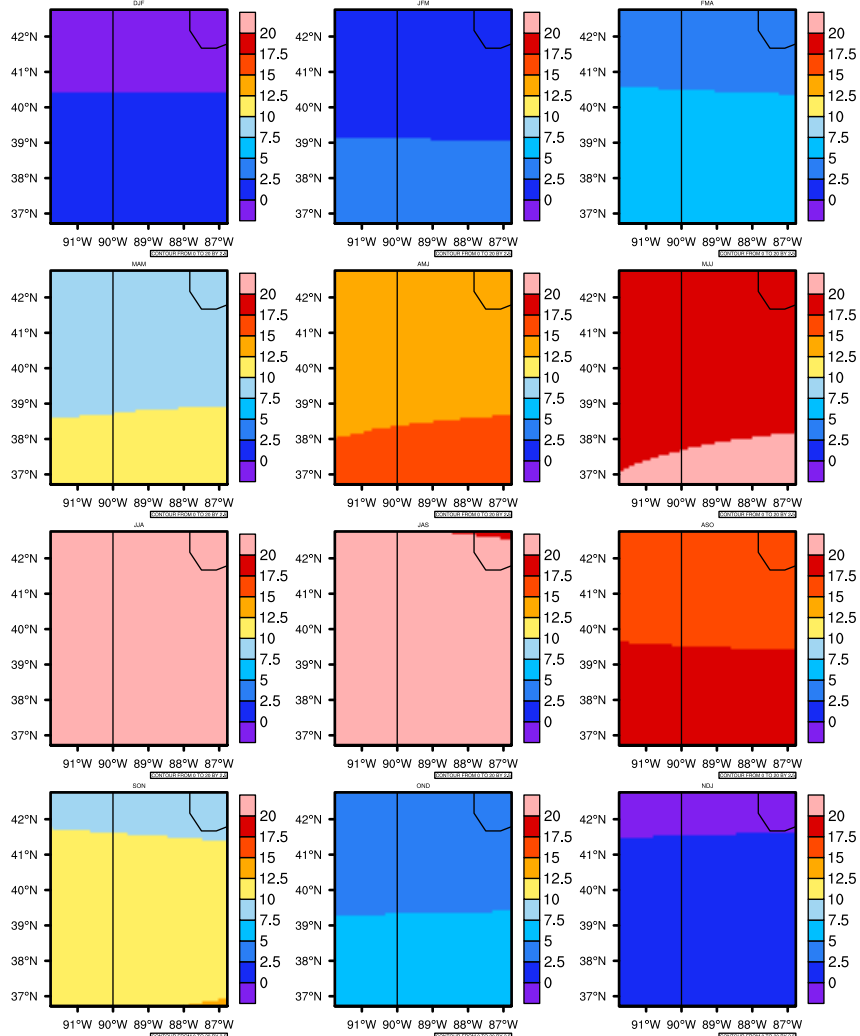

# Seasonally Daily Averagetasmin(c) In 2080-2089 GFDL-ESM2M RCP85 - Illinois

AgriMetSoft (2020). Climate Maps. Available on:  
<https://agrimetsoft.com/maps>

|Order a new map on <https://agrimetsoft.com/order>

[You can request maps from any dataset from the AgriMetSoft Team.](#)