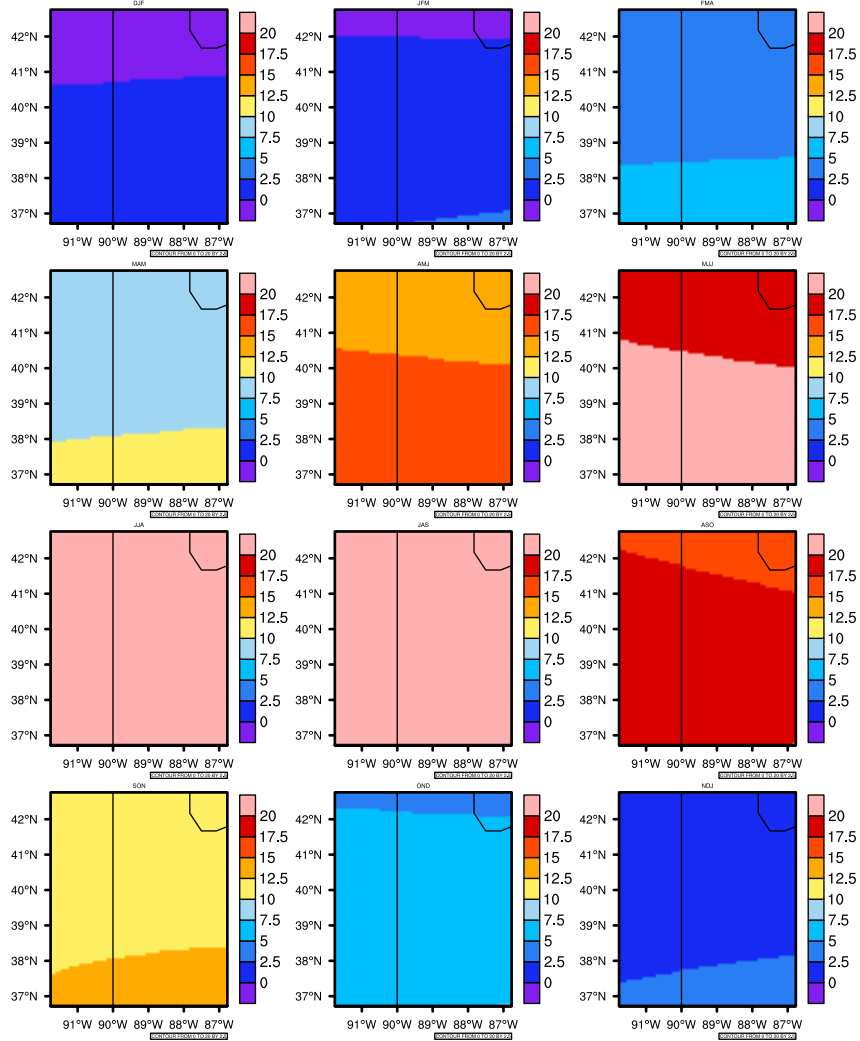

Seasonally Daily Average tasmin(c) In 2090-2099 GFDL-ESM2M RCP85 - Illinois

AgriMetSoft (2020). Climate Maps. Available on:
<https://agrimetsoft.com/maps>

|Order a new map on <https://agrimetsoft.com/order>

[You can request maps from any dataset from the AgriMetSoft Team.](#)