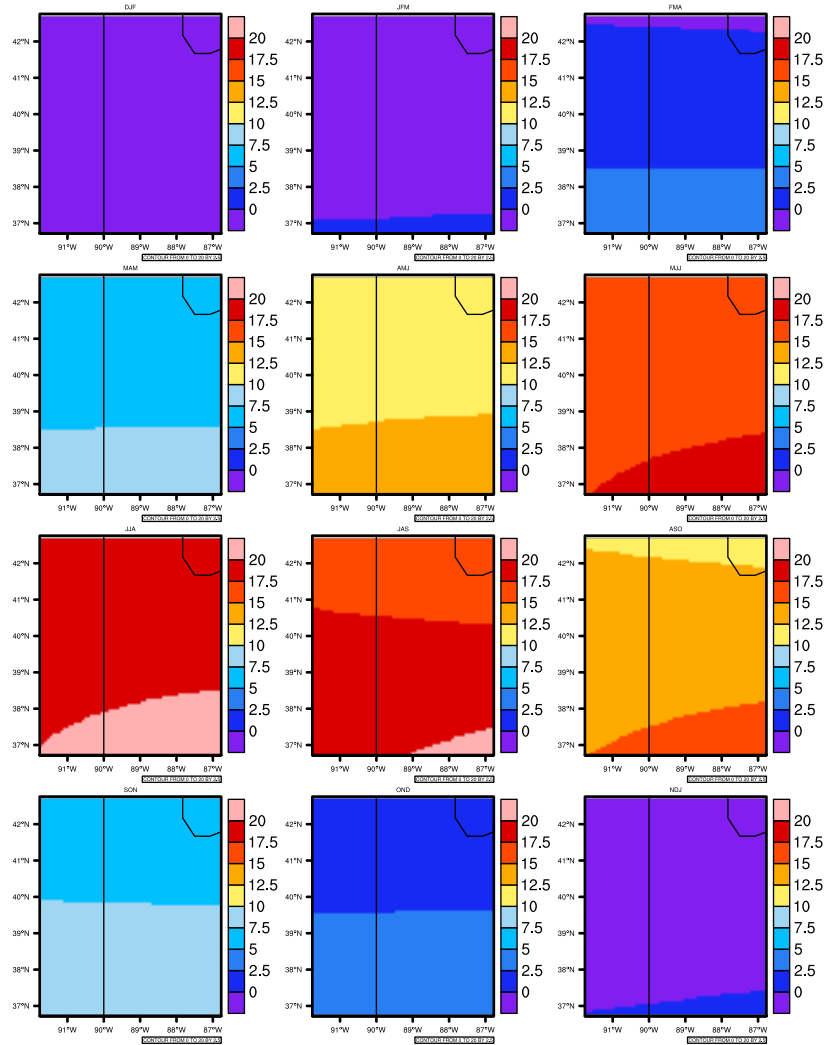

Seasonally Daily Average tasmin(c) In 1975-2005 GFDL-ESM2M historical - Illinois

AgriMetSoft (2020). Climate Maps. Available on:
<https://agrimetsoft.com/maps>

|Order a new map on <https://agrimetsoft.com/order>

[You can request maps from any dataset from the AgriMetSoft Team.](#)