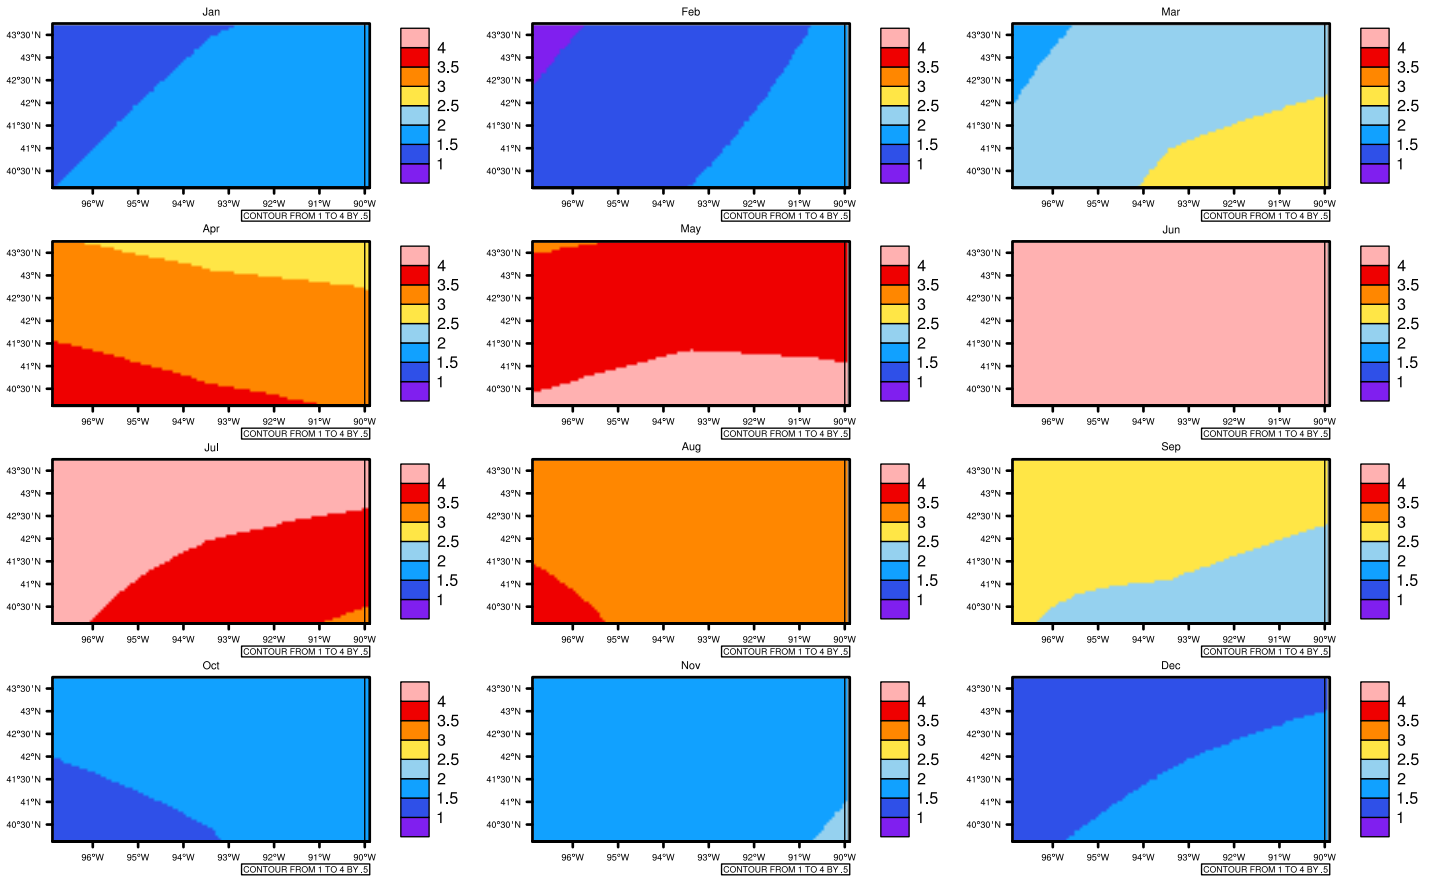

Monthly Daily Average pr(mm/day) In 2020-2029 GFDL-ESM2M RCP45 - Iowa